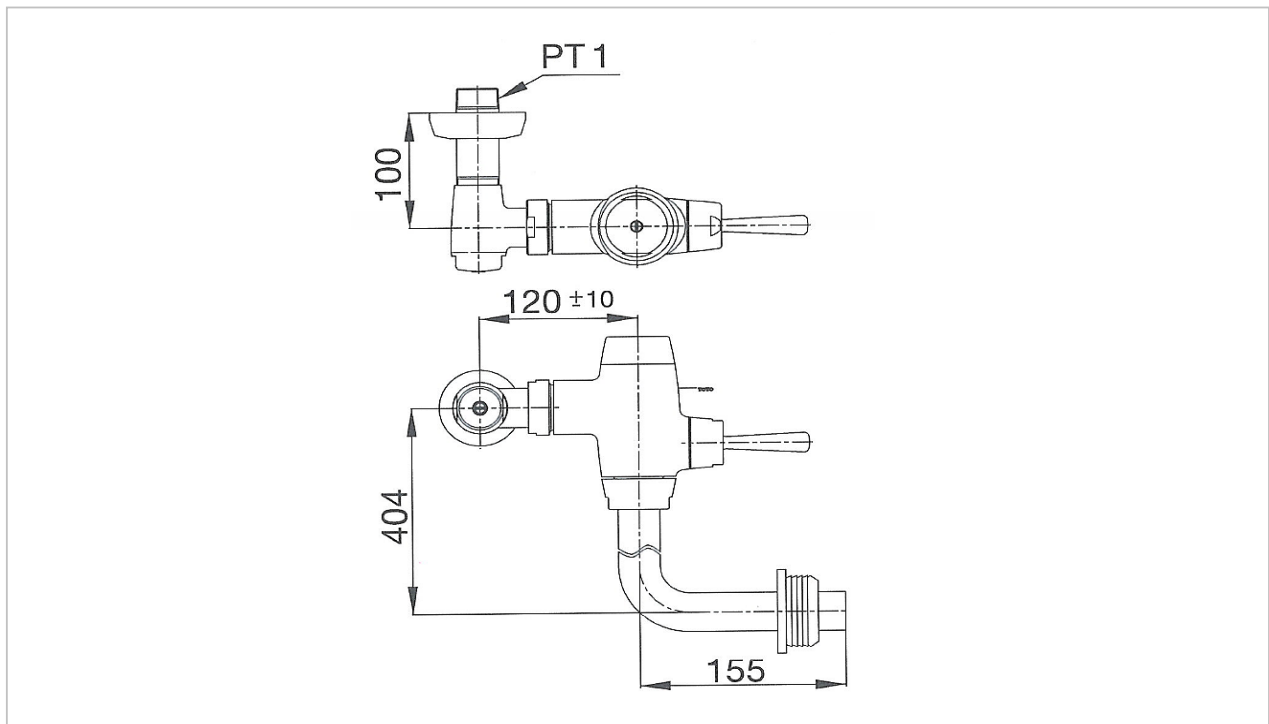

**TOTO**

**FLUSH VALVE**

**TS401ENL**

*Toilet Flush Valve*

Product Features

Suggestion Fittings & Parts

Remark : We reserve the right to change some parts for suitability.

TOTO (THAILAND) CO.,LTD