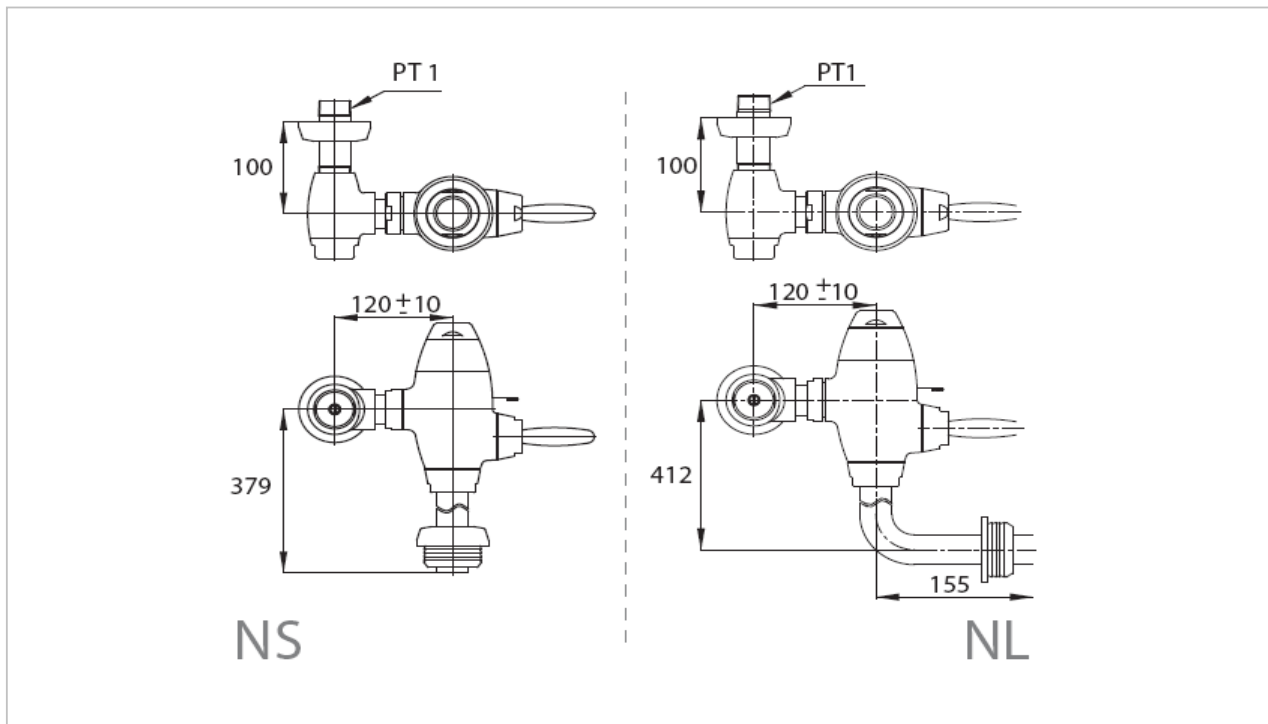

TOTO

FLUSH VALVE

TS400NL

Toilet Flush Valve

Product Features

Available for Straight pipe, L pipe, Water Saver 6 litre and Flush Valve with Vacuum Breaker

Suggestion Fittings & Parts

Remark : We reserve the right to change some parts for suitability.