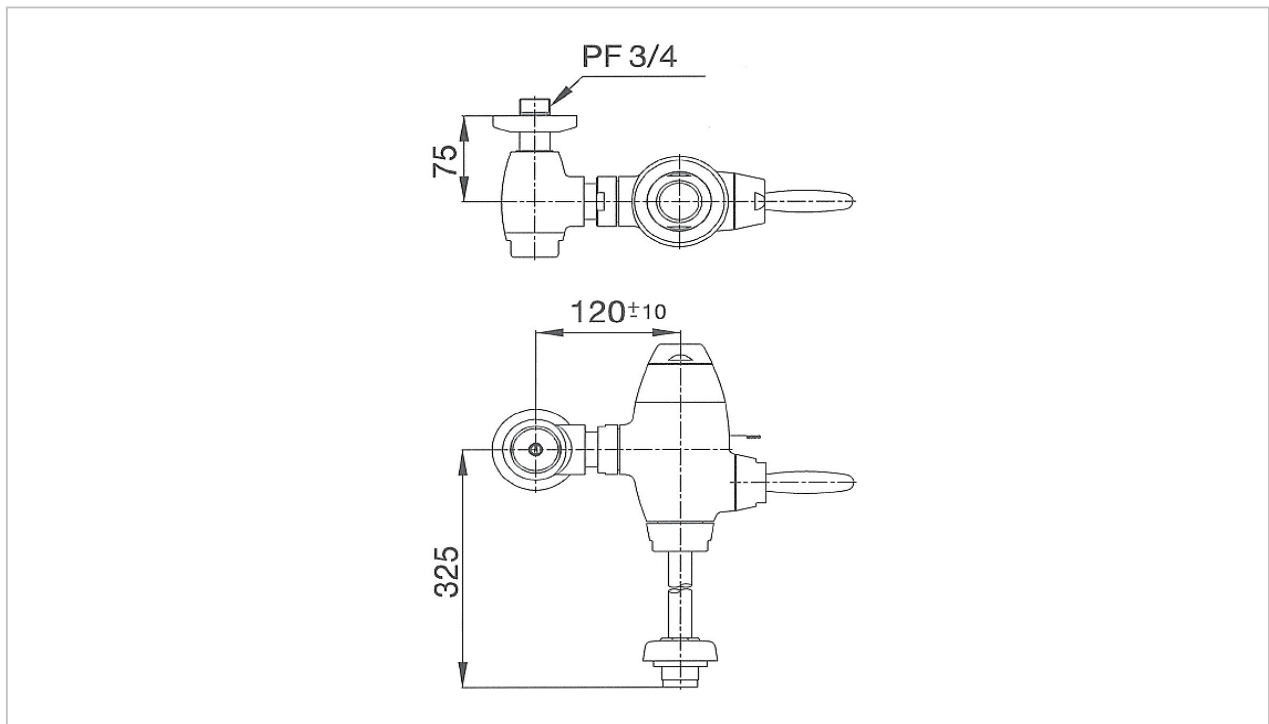

TOTO

FLUSH VALVE

TS400DUF

Urinal Flush Valve

Product Features

Suggestion Fittings & Parts

Remark : We reserve the right to change some parts for suitability.

TOTO (THAILAND) CO.,LTD