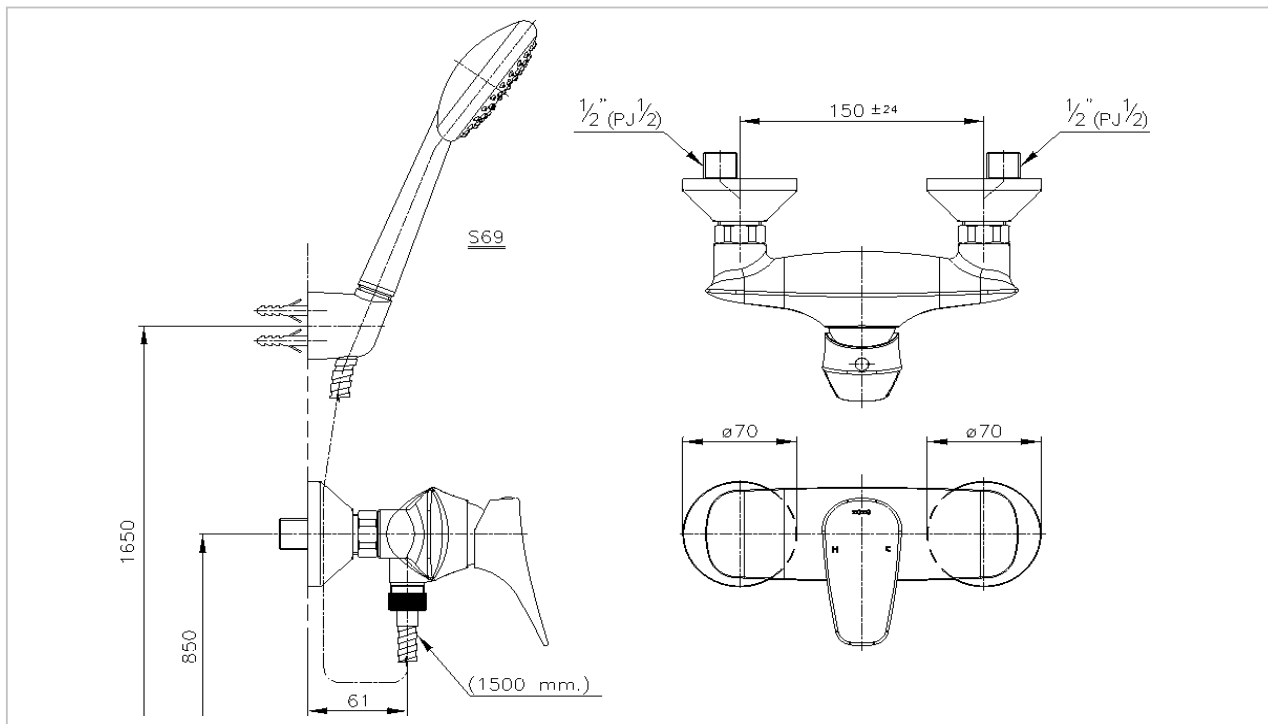

TOTO

FAUCETS

TS333AS69

"WillowBath Mixer

Product Features

Exposed Singler Lever Mixer and Hand Shower

Suggestion Fittings & Parts

Remark : We reserve the right to change some parts for suitability.