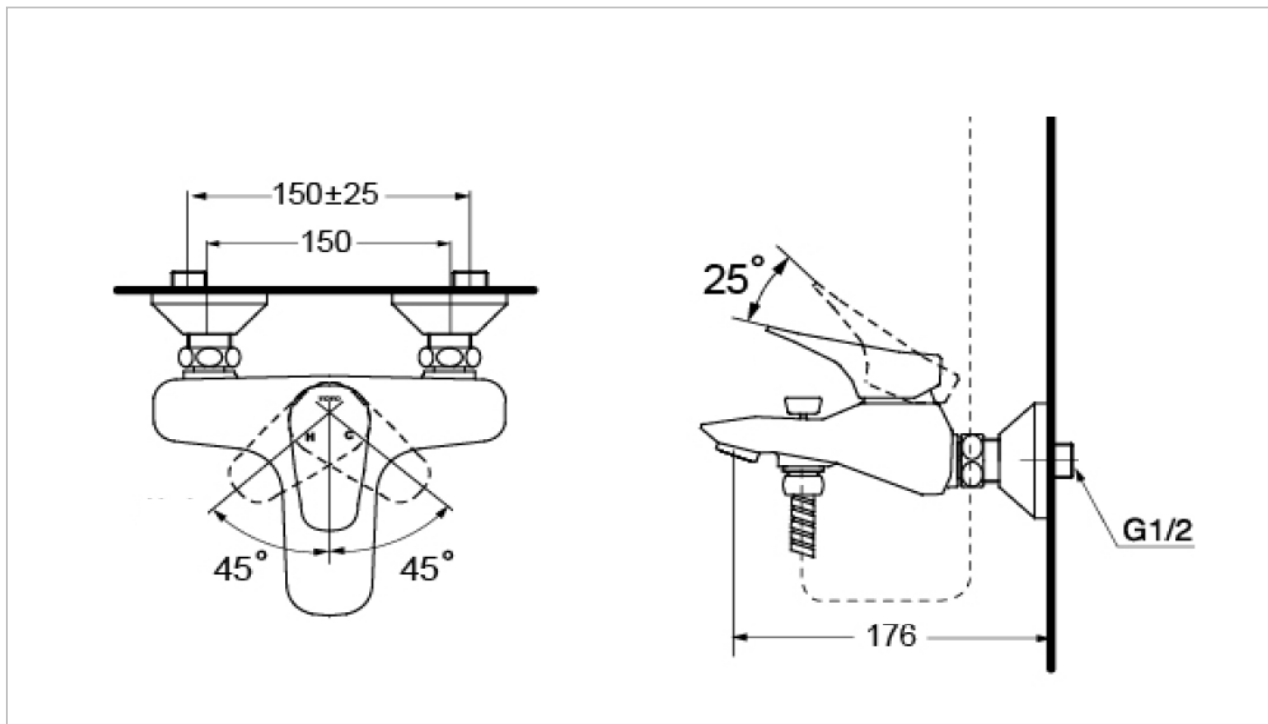

TOTO

FAUCETS

TS332AS69

"Willow" Bath Mixer

Product Features

Suggestion Fittings & Parts

Remark : We reserve the right to change some parts for suitability.

TOTO (THAILAND) CO.,LTD