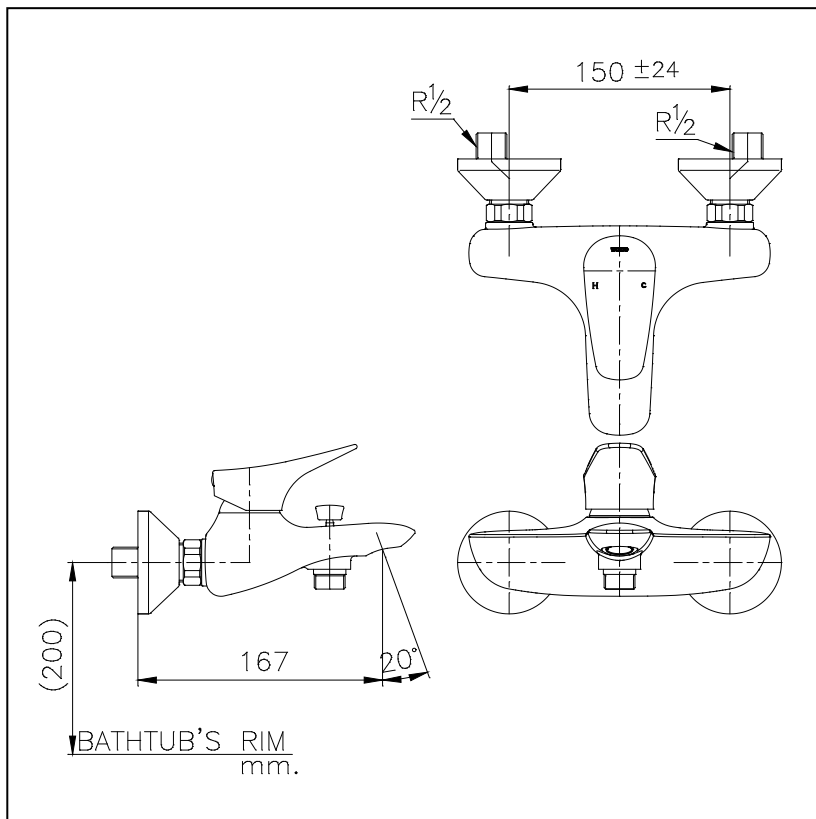

## Specifications

Water Pressure : 0.05MPa - 0.55MPa  
 Hole : 2 Holes  
 Finish : Nickel Chrome  
 Material : Brass

## Parts description

● **TS332A**

Single Lever Bath and Shower Mixer  
 without Hand Shower Set

## Drawing: