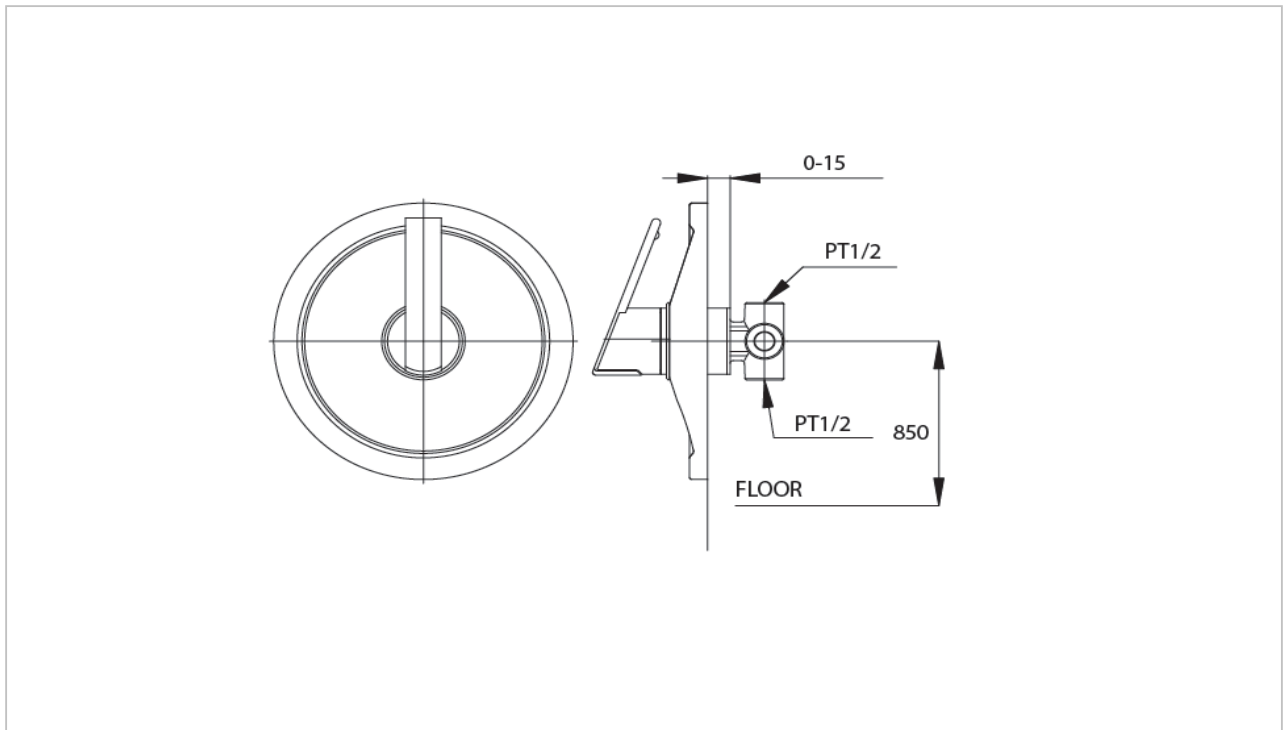

TOTO

FAUCET&SHOWER

TS327A

"Tajima" Concealed Mixer for Fixed Shower

Product Features

Concealed Single Lever Mixer for Fixed Shower

Suggestion Fittings & Parts

Remark : We reserve the right to change some parts for suitability.