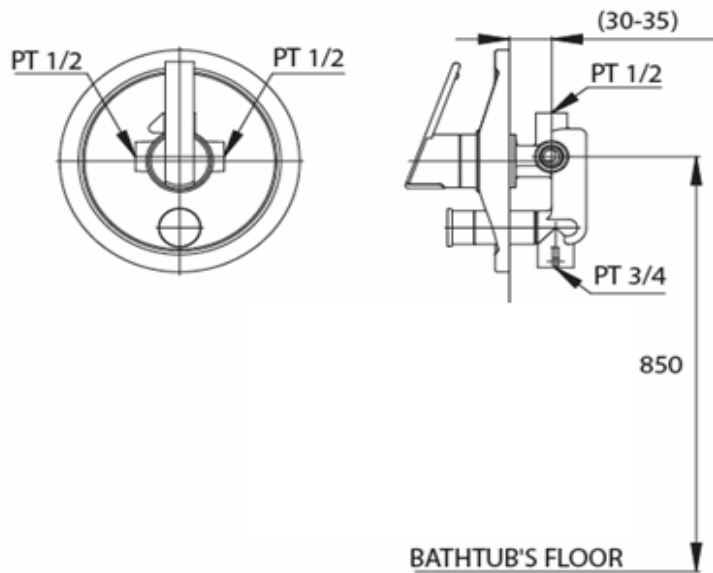

TOTO

FAUCET&SHOWER

TS326AV

"Nagano" Concealed Bath Mixer for Fixed Shower

Product Features

TS326AV

"TAJIMA" Single Lever Bath&Shower Mixer With Diverter

Suggestion Fittings & Parts