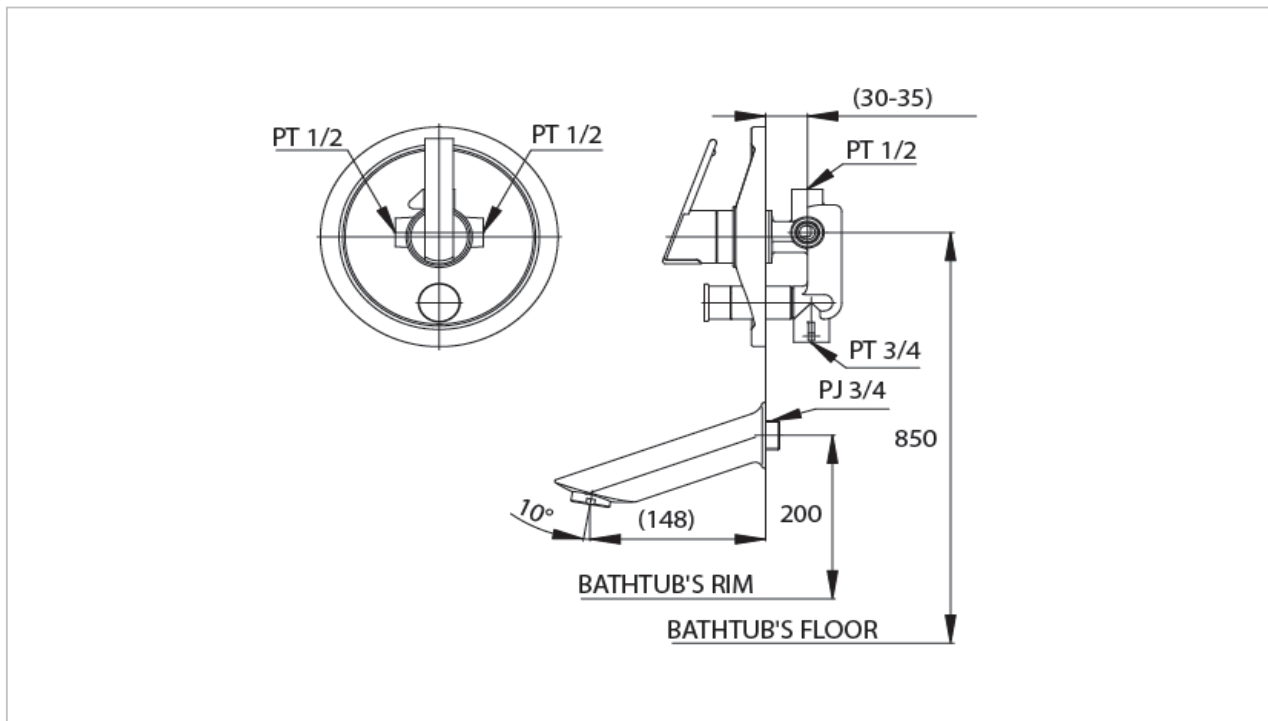

TOTO

FAUCET&SHOWER

TS326A
TS326AV
TS654

"Nagano" Concealed Bath Mixer for Fixed Shower

Product Features

TS326A
Concealed Single Lever Bath Mixer for Fixed Shower
TS326AV
TS654

Suggestion Fittings & Parts

Remark : We reserve the right to change some parts for suitability.