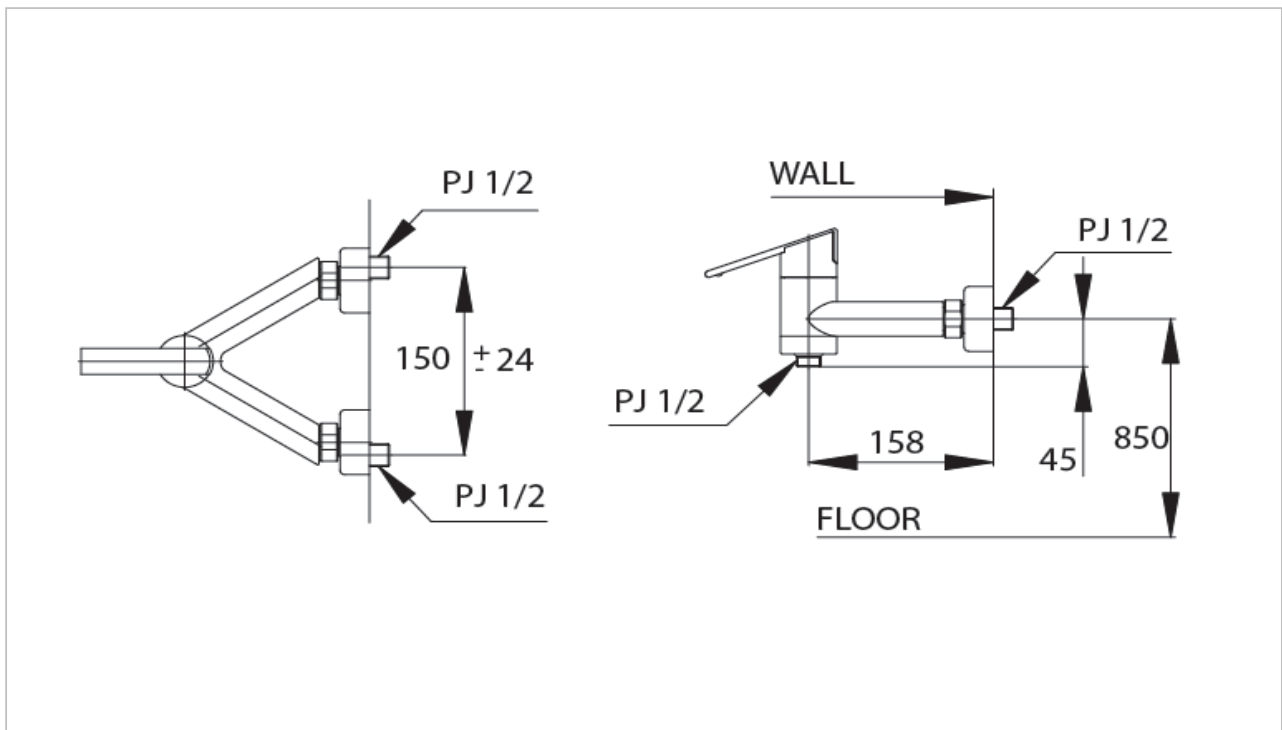

**TOTO**

**FAUCET&SHOWER**

**TS325A**

*"Tajima" Bath Mixer and Hand Shower*

Product Features

Single Lever Bath Mixer and Hand Shower

Suggestion Fittings & Parts

Remark : We reserve the right to change some parts for suitability.