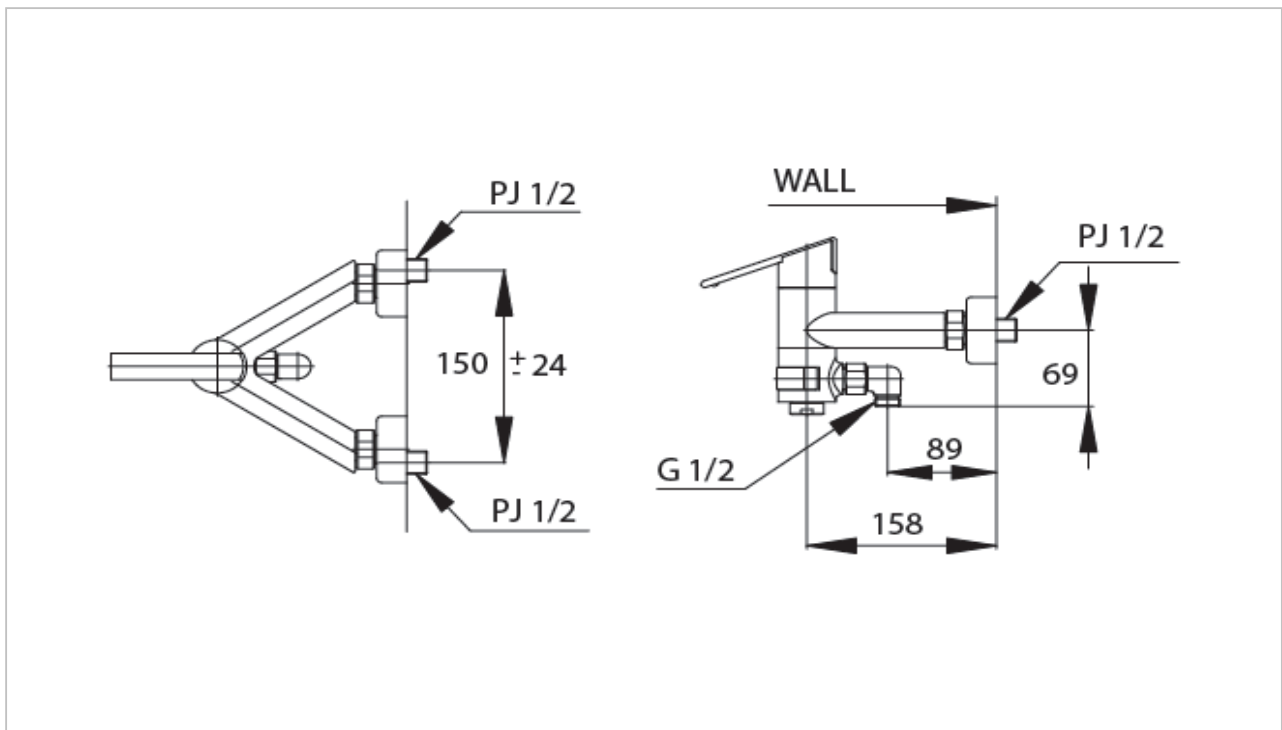

TOTO

FAUCET&SHOWER

TS324A

"Tajima" Bath Mixer and Hand Shower

Product Features

Single Lever Bath Mixer and Hand Shower

Suggestion Fittings & Parts

Remark : We reserve the right to change some parts for suitability.