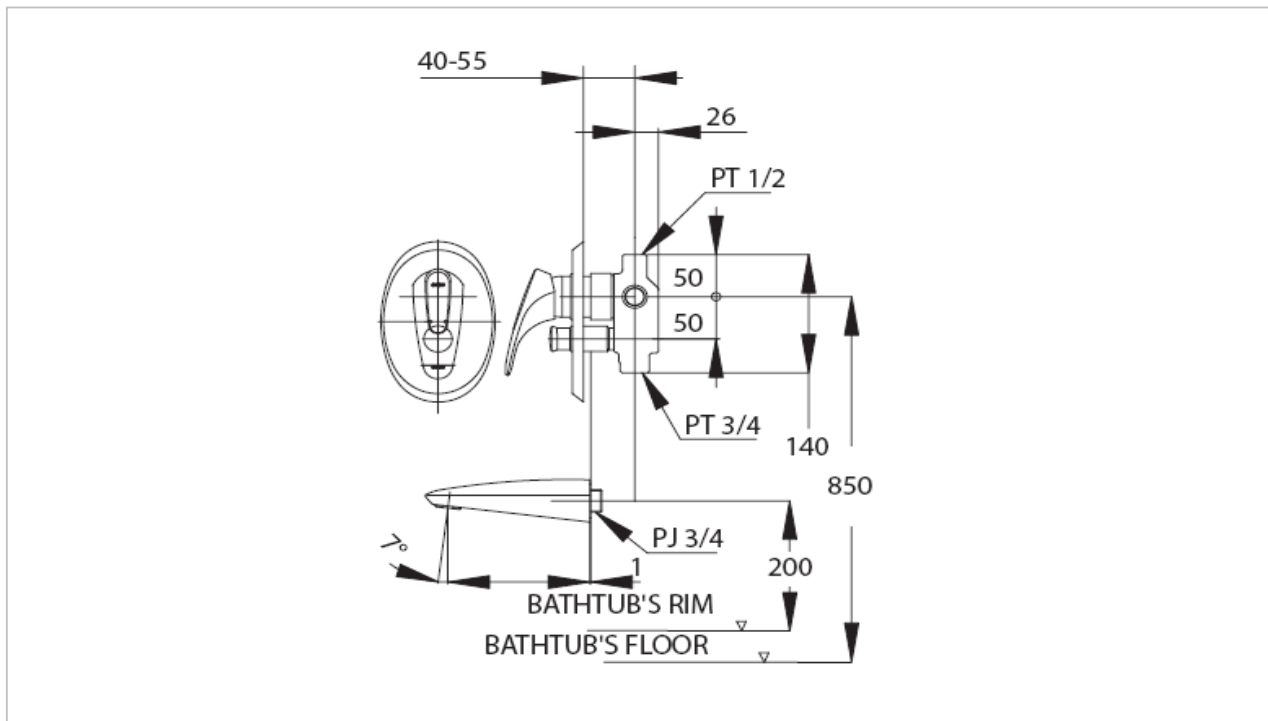

TOTO

FAUCET&SHOWER

TS322A
TS322AV
TS653

"Nagano" Concealed Bath Mixer for Fixed Shower

Product Features

TS322A
Concealed Single Lever Bath Mixer for Fixed Shower
TS322AV
TS653

Suggestion Fittings & Parts

Remark : We reserve the right to change some parts for suitability.