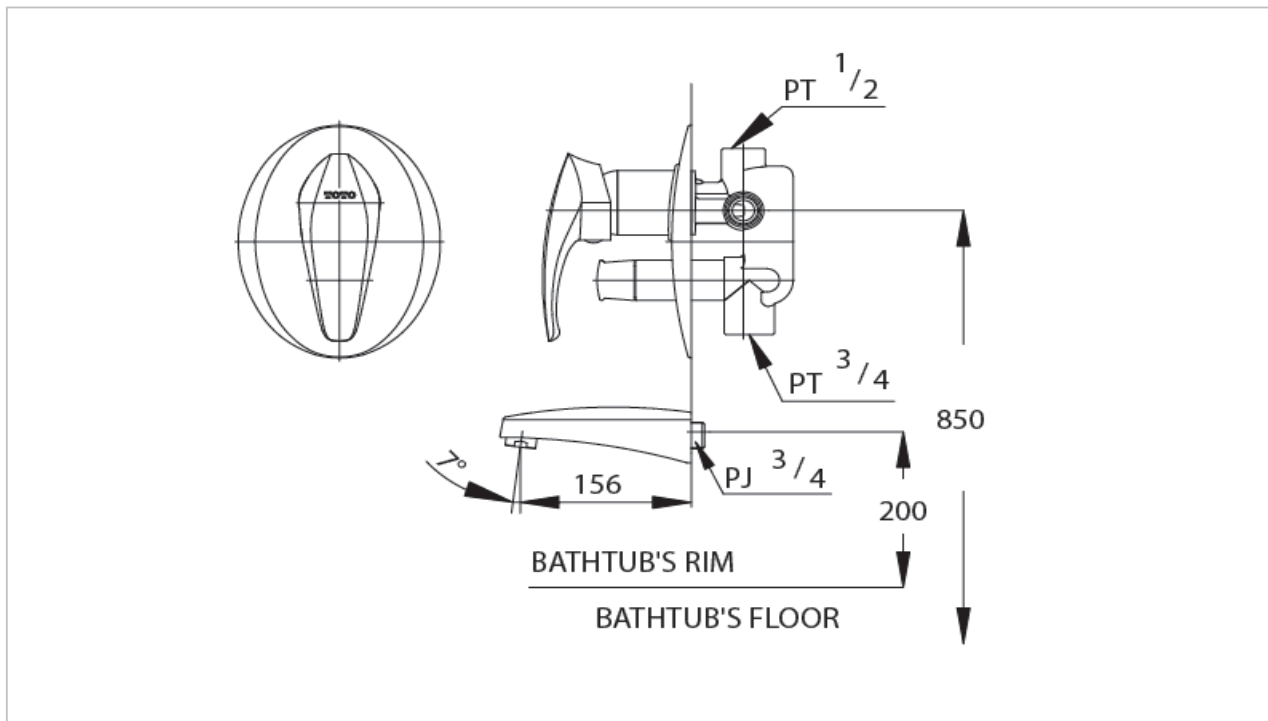

## FAUCET&SHOWER

**TS321A**  
**TS321AV**  
**TS652**

*"Nagano" Concealed Bath Mixer for Fixed Shower*

### Product Features

**TS321A**  
Concealed Single Lever Bath Mixer for Fixed Shower  
**TS321AV**  
**TS652**