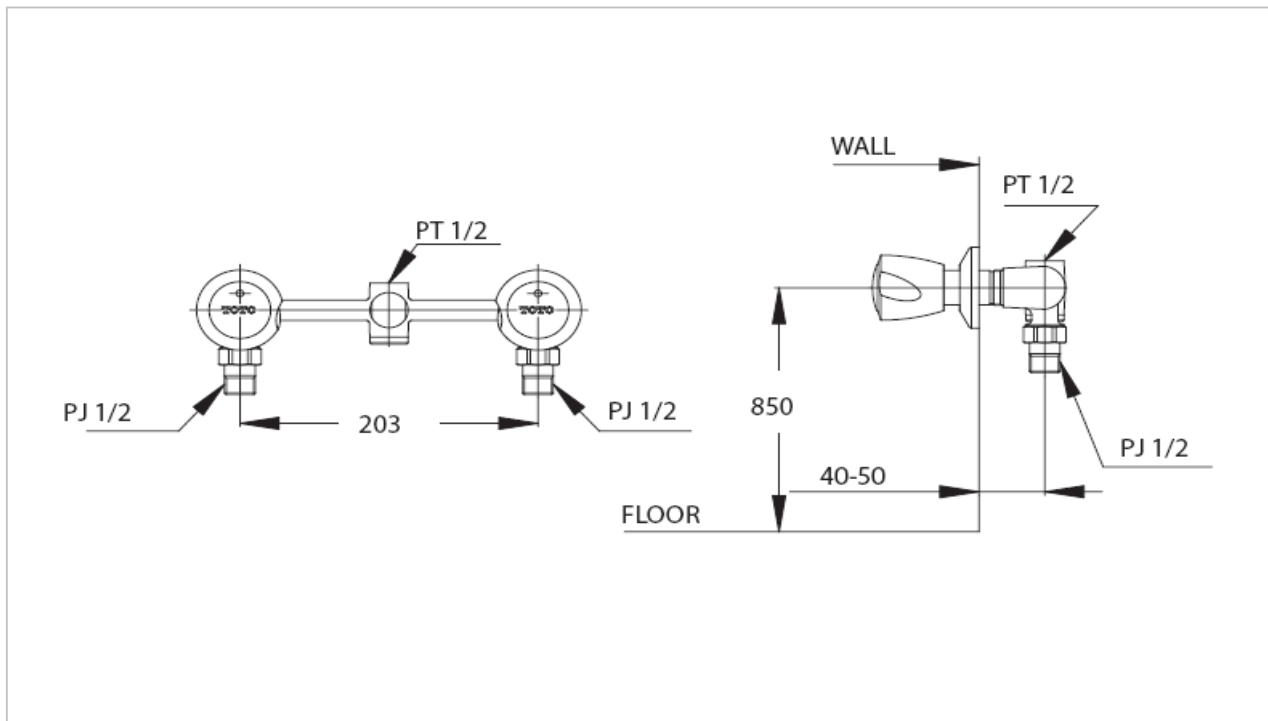

TOTO

FAUCET&SHOWER

TS319B9

"Benonic (B9)" Concealed Mixing Valve for Fixed Shower

Product Features

Suggestion Fittings & Parts

Remark : We reserve the right to change some parts for suitability.

TOTO (THAILAND) CO.,LTD

Bangkok Office : 598 Q House Ploenjit Building., G floor., Ploenchit Rd.,Lumpini, Pathumwan, Bangkok. 10330 Thailand
Tel : +(66)2-650-9925(AUTO) Fax : +(66)2-650-9923-4

www.toto.co.th