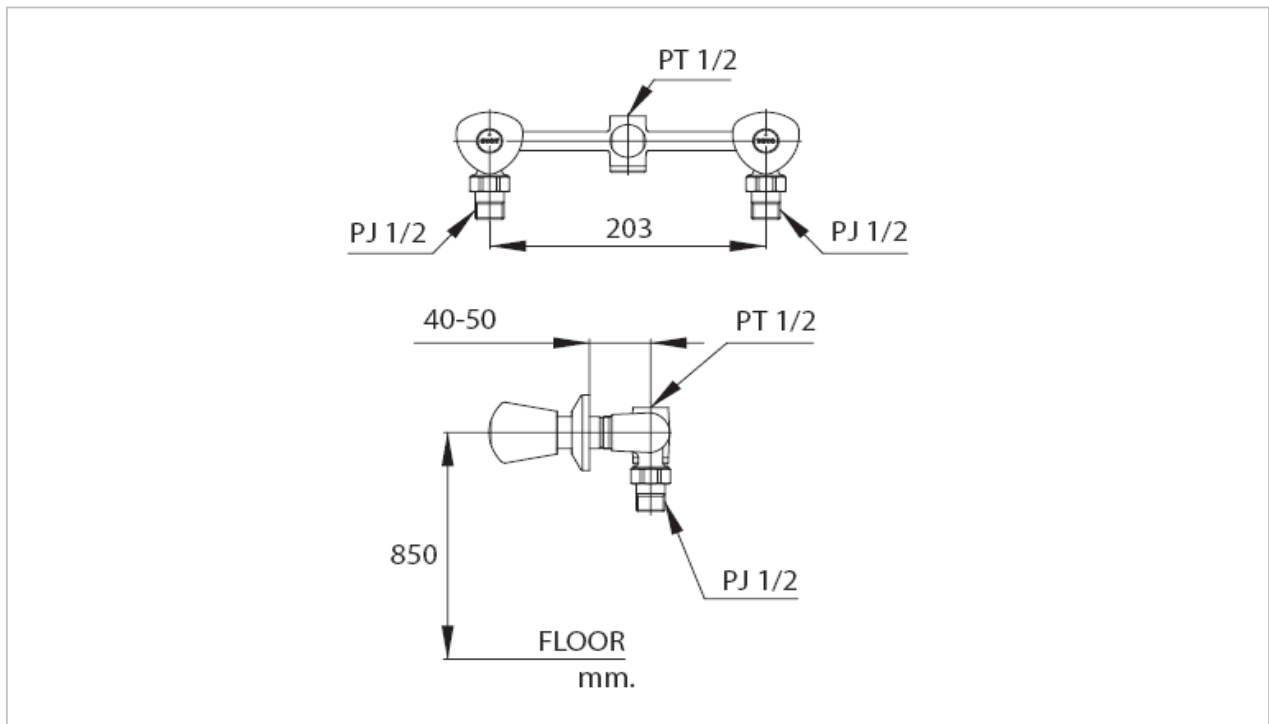

TOTO

FAUCET&SHOWER

TS319B17

"Benonic (B17)" Concealed Mixing Valve for Fixed Shower

Product Features

Suggestion Fittings & Parts

Remark : We reserve the right to change some parts for suitability.

TOTO (THAILAND) CO.,LTD