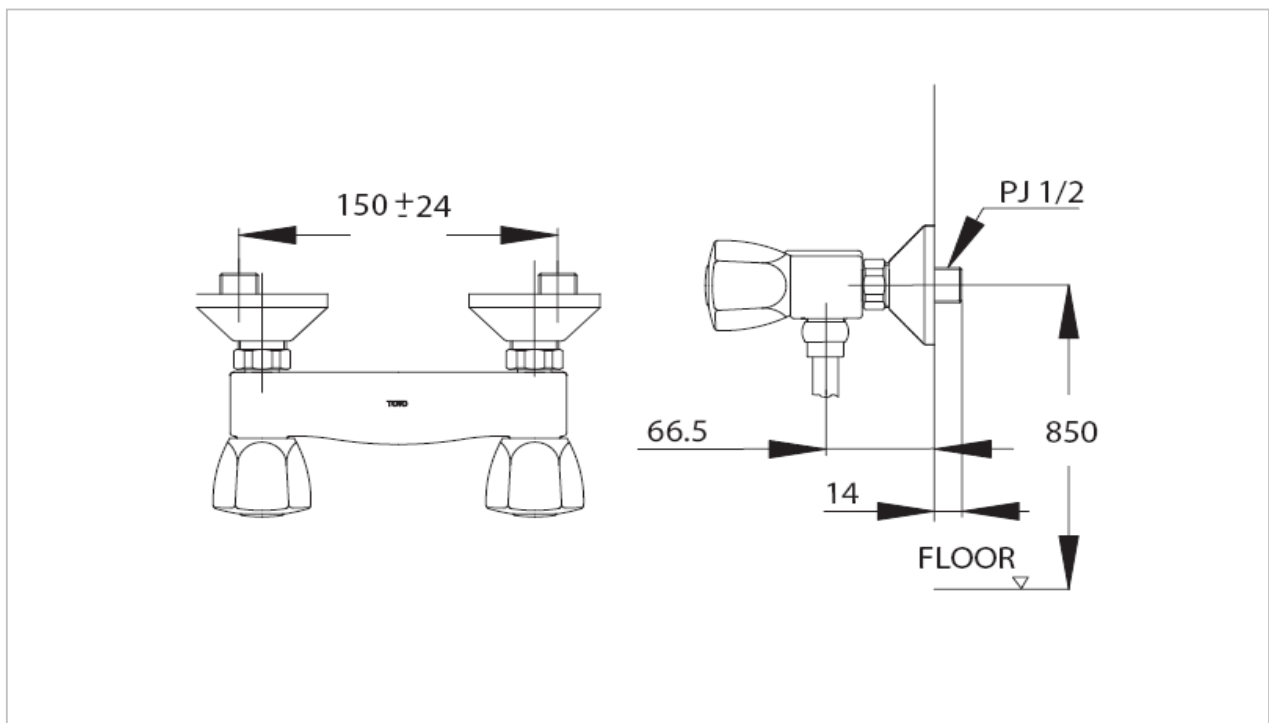

TOTO

FAUCET&SHOWER

TS309VB1N

"Benone"Combination Exposed Hand Shower

Product Features

Suggestion Fittings & Parts

Remark : We reserve the right to change some parts for suitability.

TOTO (THAILAND) CO.,LTD