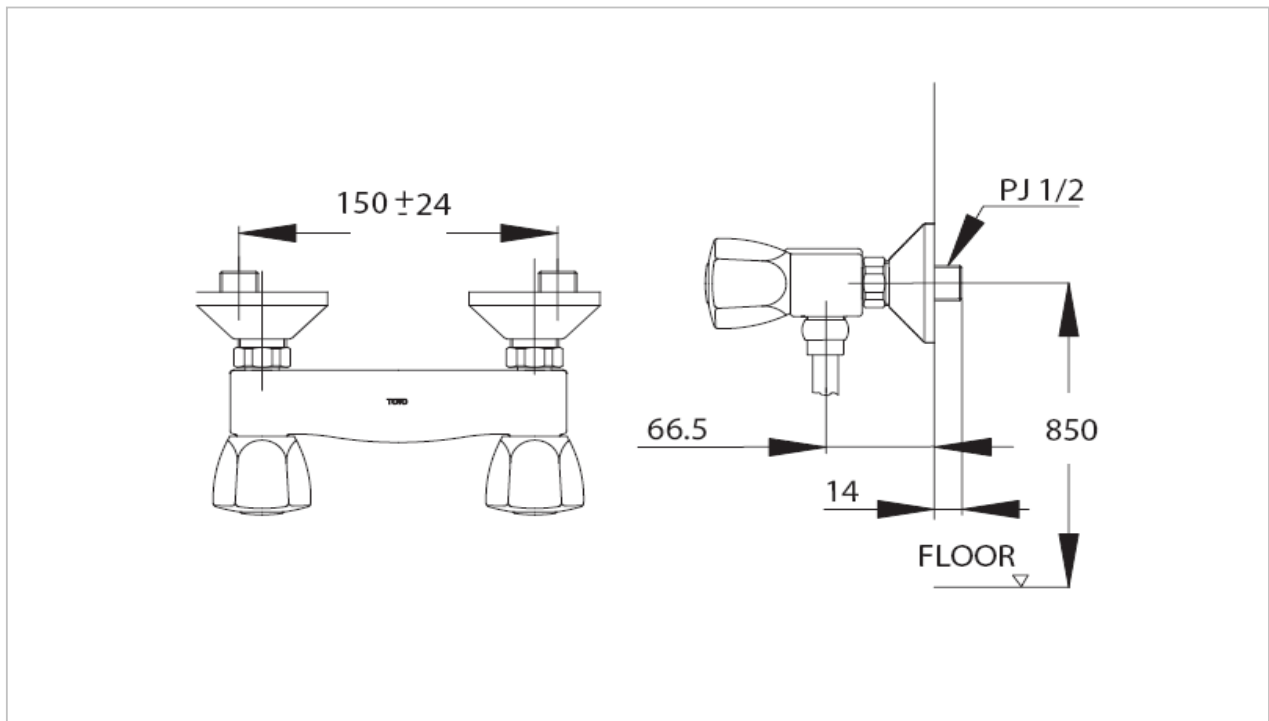

**TOTO**

**FAUCET&SHOWER**

**TS309V B1N**

*"Benone" Combination Exposed Hand Shower*

Product Features

Suggestion Fittings & Parts

Remark : We reserve the right to change some parts for suitability.

TOTO (THAILAND) CO.,LTD