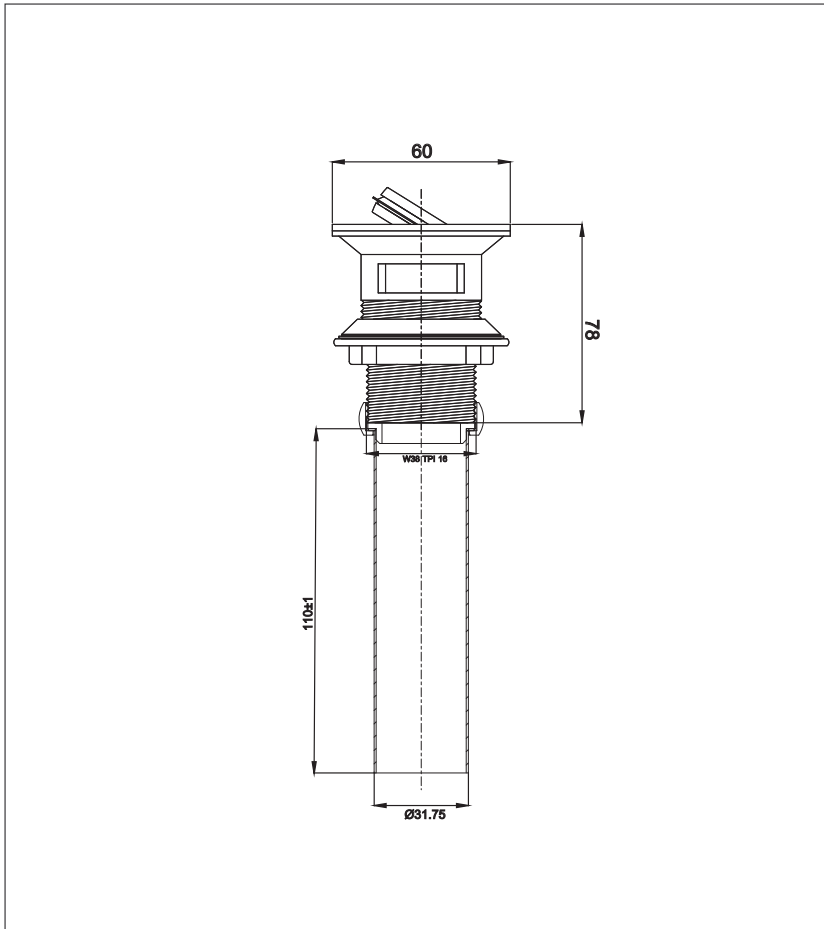

Plug and Waste

TS300HMR

Features

- Simple Installation, easy to use

Specifications

Finish : Nickel Chrome

Material : Brass

Parts Description

- TS300HMR

Plug and Waste with Straight Pipe

Please consult a TOTO representative for details