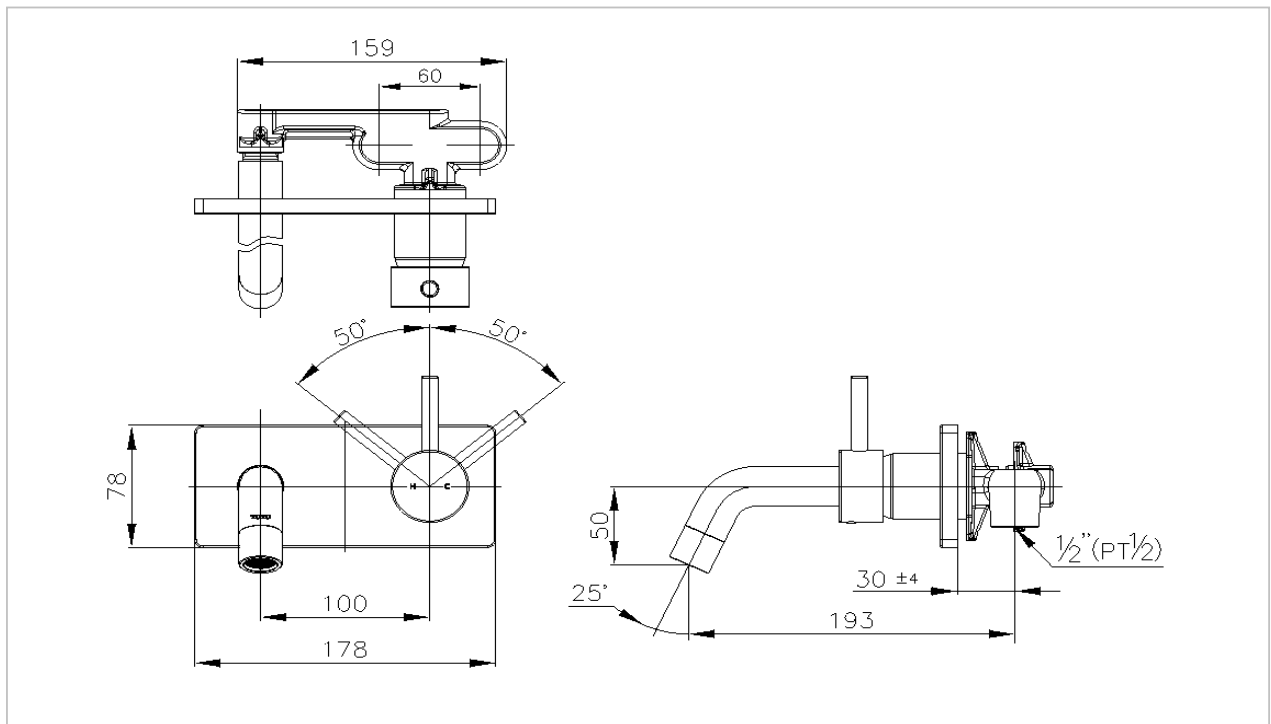

TOTO

FAUCETS

TS288A

"Ramo" Lavatory Faucet

Product Features

Suggestion Fittings & Parts

Remark : We reserve the right to change some parts for suitability.

TOTO (THAILAND) CO.,LTD