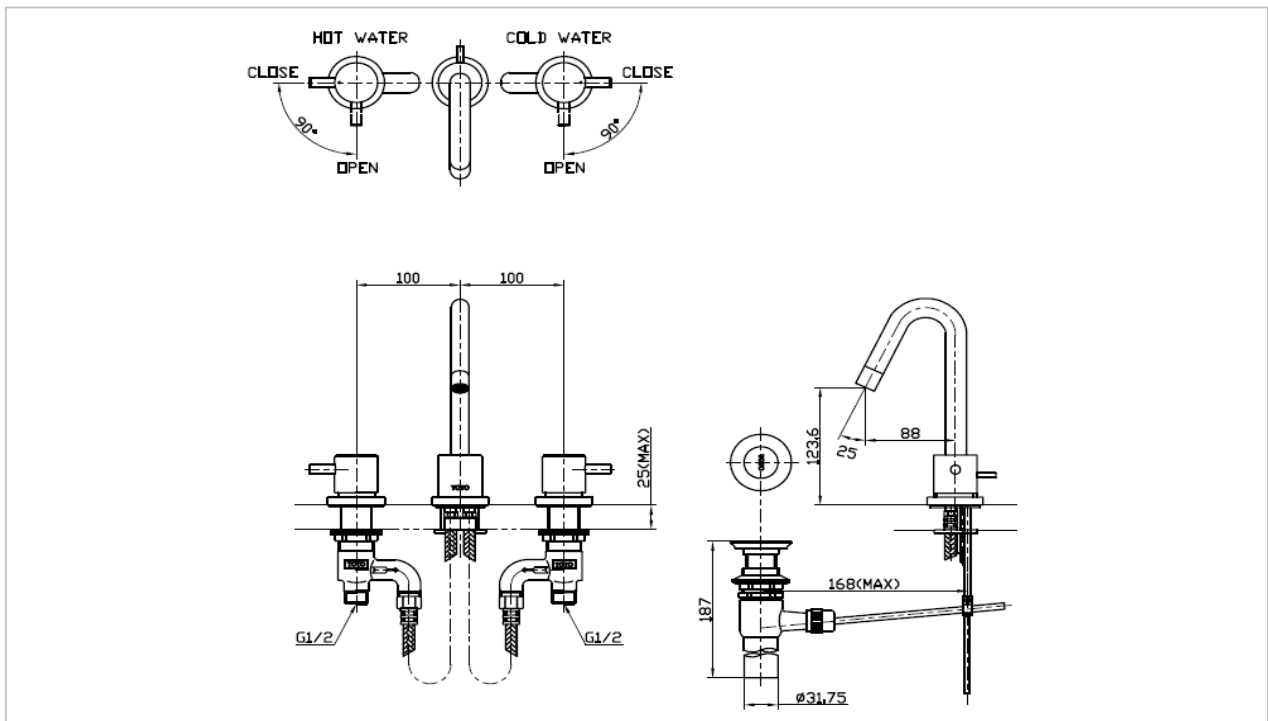

TOTO

FAUCETS

TS283

"Ramo" Lavatory Faucet

Product Features

Single Lever Lavatory Faucet

Suggestion Fittings & Parts

Remark : We reserve the right to change some parts for suitability.