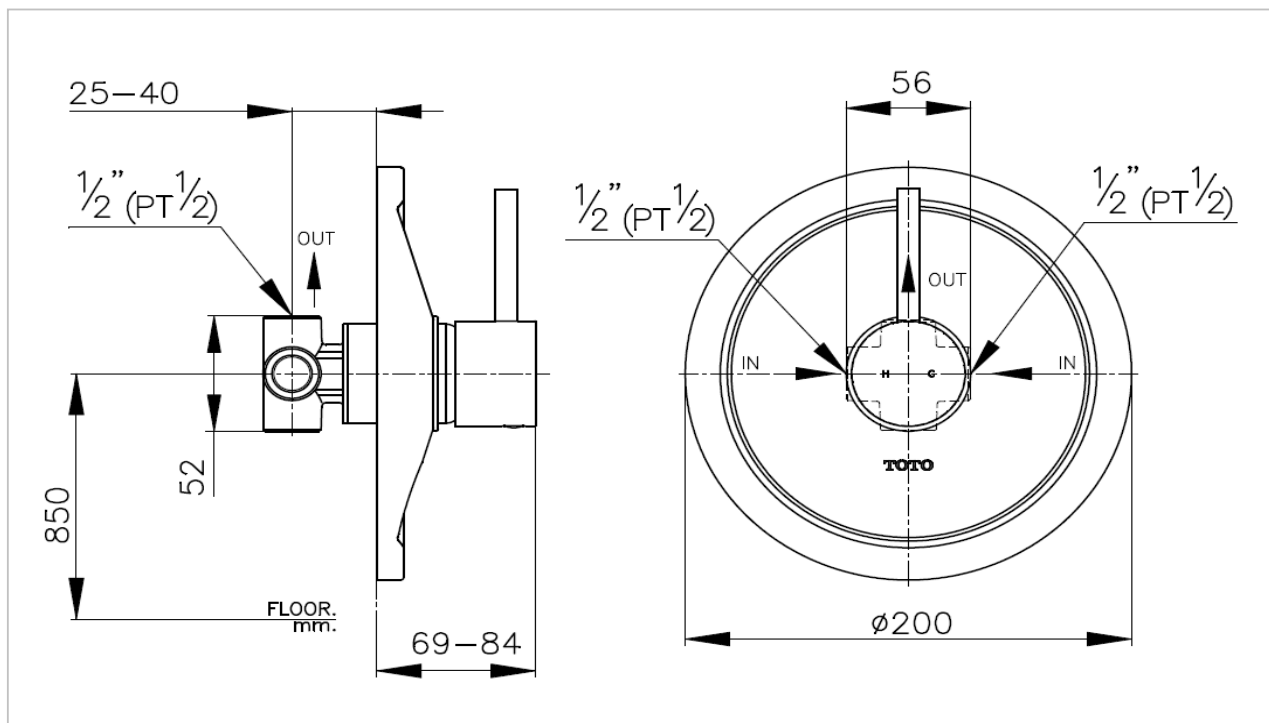

TOTO

FAUCET&SHOWER

TS276A

"Ramo" Bath Mixer for Fixed Shower

Product Features

Suggestion Fittings & Parts

Remark : We reserve the right to change some parts for suitability.

TOTO (THAILAND) CO.,LTD