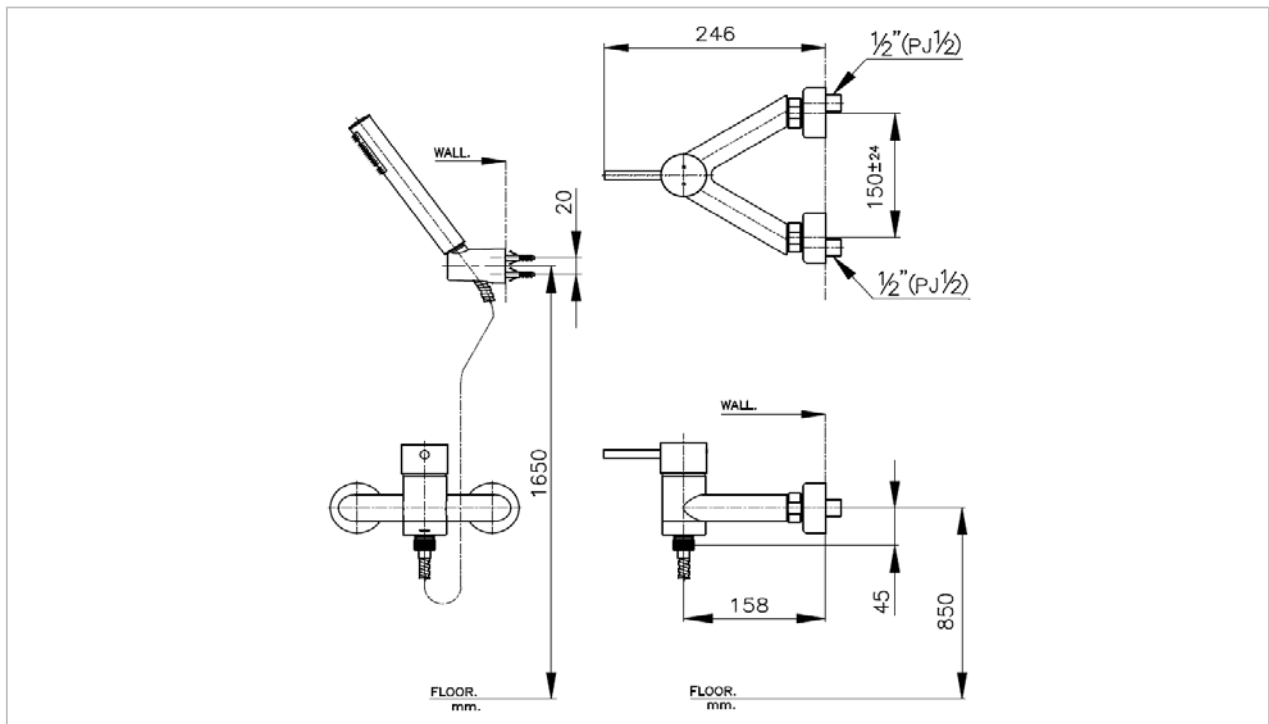

TOTO

FAUCETS

TS274AS53

"Ramo" Bath Mixer

Product Features

Singler Lever Bath Mixer and Hand Shower

Suggestion Fittings & Parts

Remark : We reserve the right to change some parts for suitability.