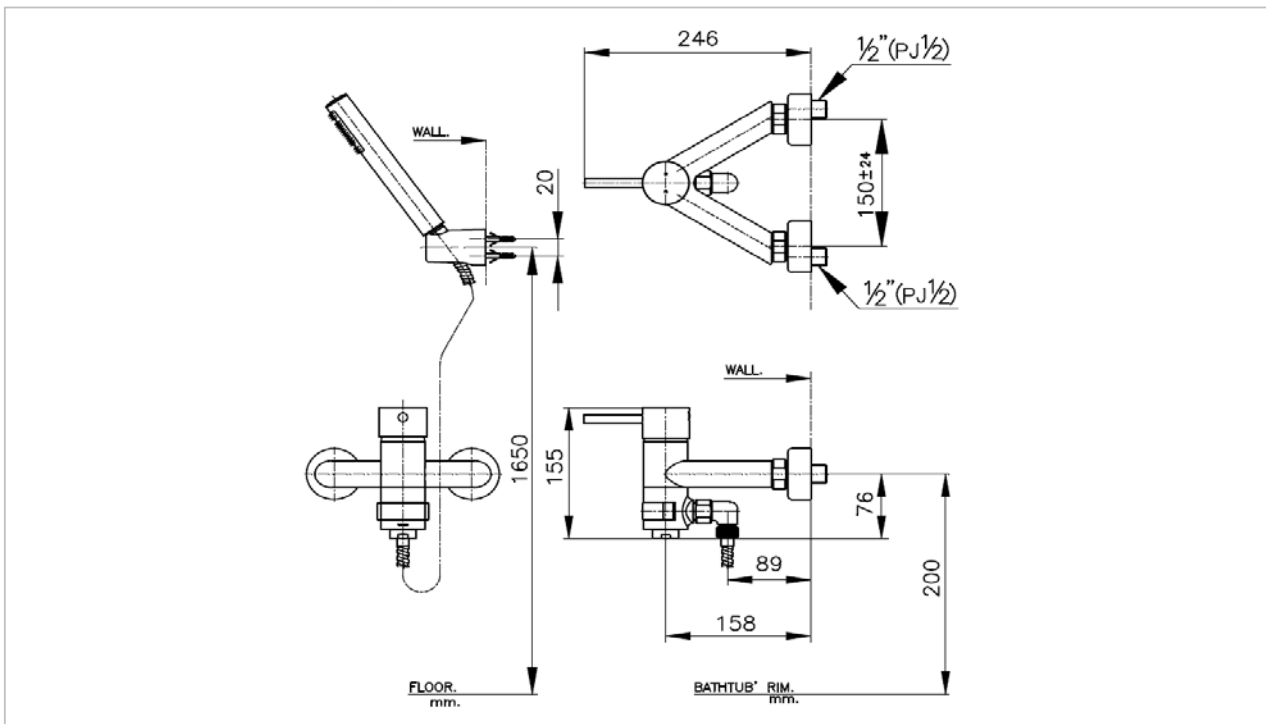

TOTO

FAUCETS

TS273AS53

"Ramo" Bath Mixer

Product Features

Singler Lever Bath Mixer and Hand Shower

Suggestion Fittings & Parts

Remark : We reserve the right to change some parts for suitability.