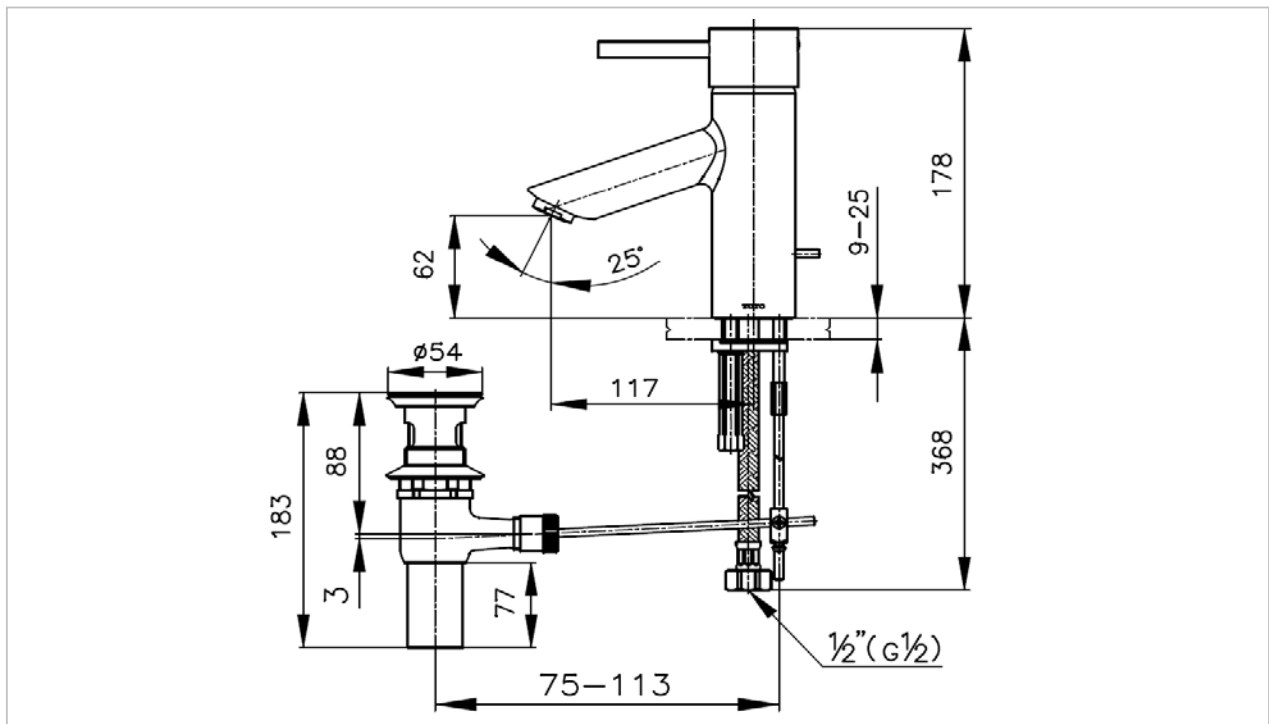

TOTO

FAUCET&SHOWER

TS271A

"Ramo" Faucet

Product Features

Suggestion Fittings & Parts

Remark : We reserve the right to change some parts for suitability.

TOTO (THAILAND) CO.,LTD