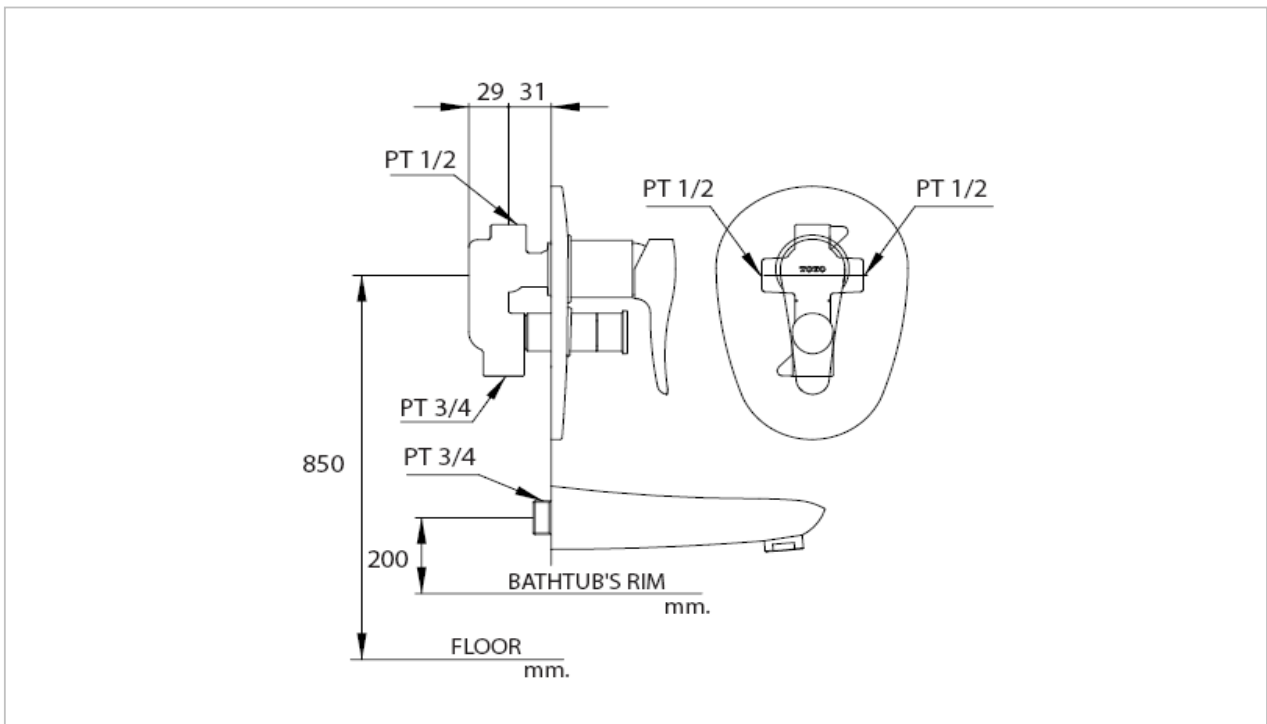

### TS265A

"Capella" Concealed Bath Mixer for Fixed Shower

### Product Features

Concealed Single Lever Bath Mixer for Fixed Shower