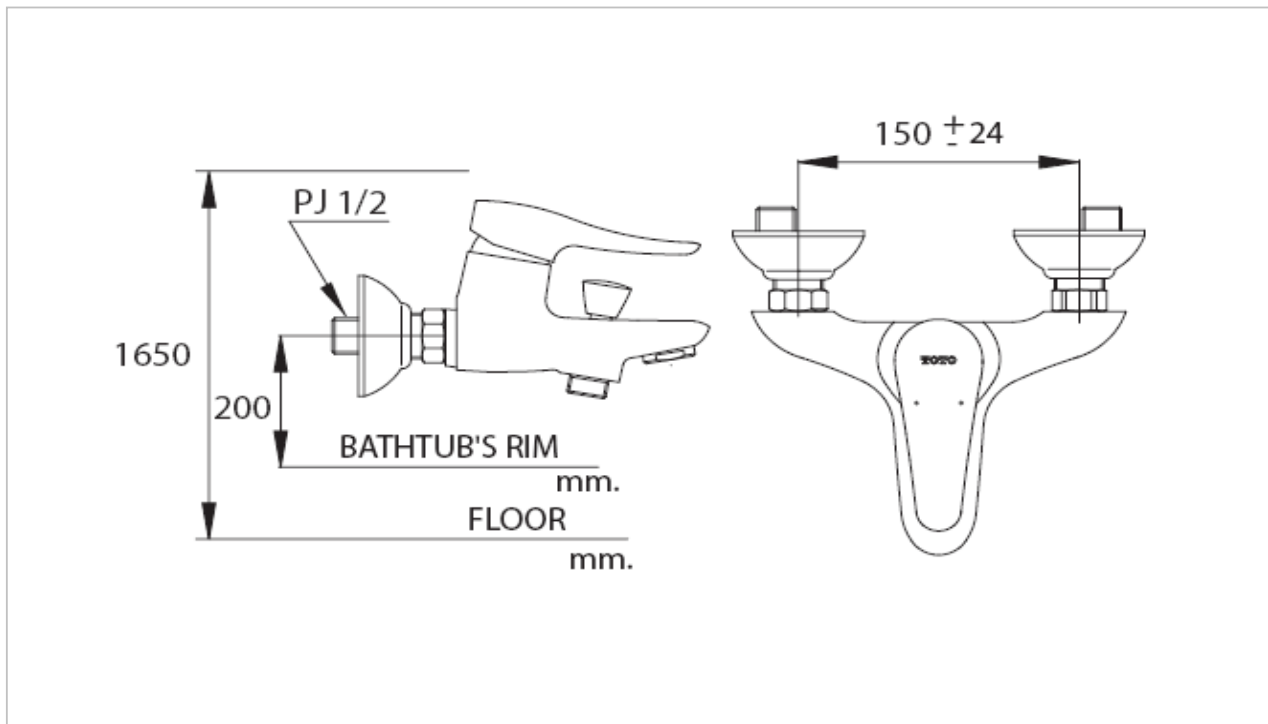

TOTO

FAUCET&SHOWER

TS262A

"Capella" Bath Mixer for Hand Shower

Product Features

Single Lever Bath Mixer for Hand Shower

Suggestion Fittings & Parts

Remark : We reserve the right to change some parts for suitability.