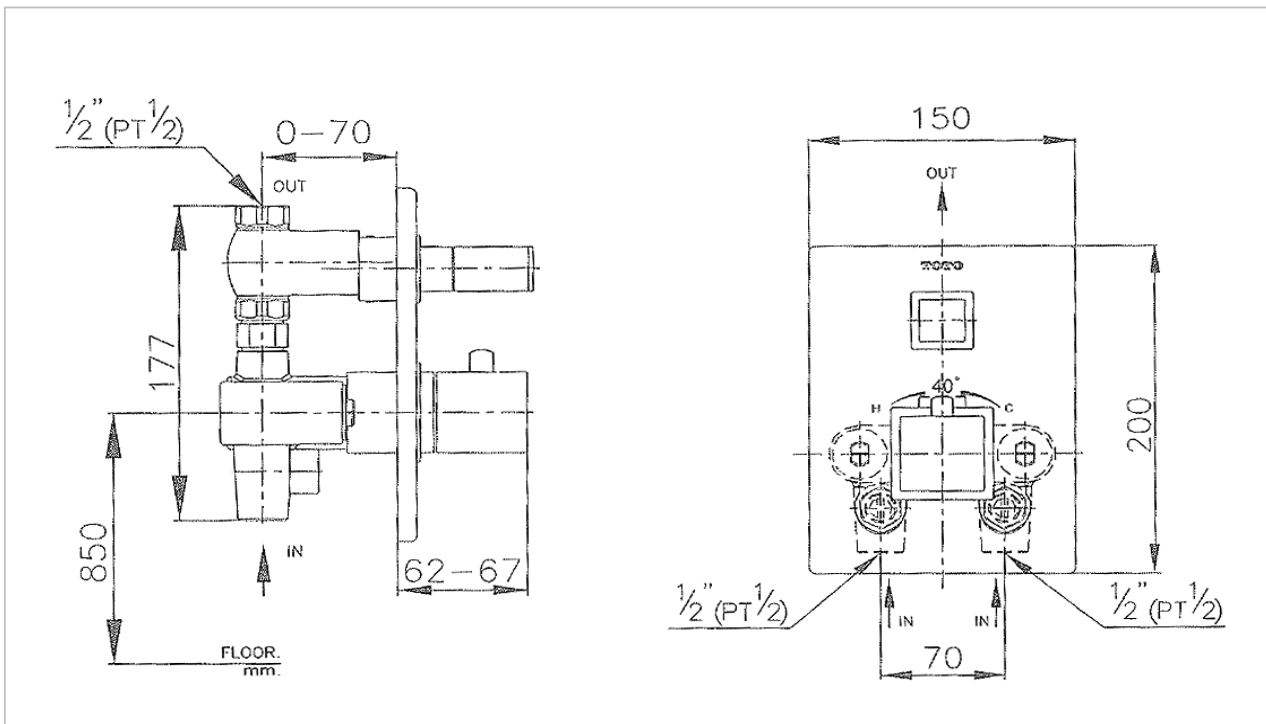

**TOTO**

**FAUCET&SHOWER**

**TS259AV**

*"Eureka" Concealed Mixer for Fixed Shower*

Product Features

Suggestion Fittings & Parts

Remark : We reserve the right to change some parts for suitability.

TOTO (THAILAND) CO.,LTD