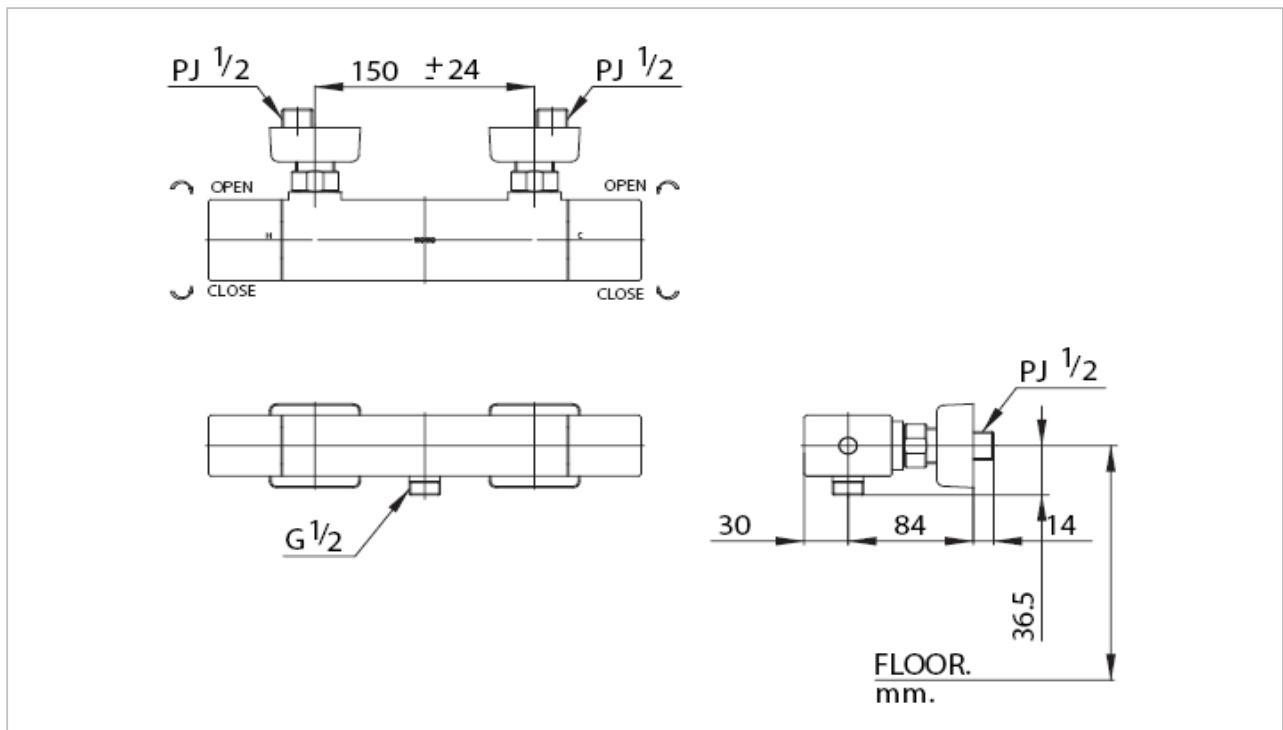

TOTO

FAUCET&SHOWER

TS258A

"Eureka" Combination Exposed Hand Shower

Product Features

Suggestion Fittings & Parts

Remark : We reserve the right to change some parts for suitability.

TOTO (THAILAND) CO.,LTD

Bangkok Office : 598 Q House Ploenjit Building., G floor., Ploenchit Rd., Lumpini, Pathumwan, Bangkok. 10330 Thailand
Tel : +(66)2-650-9925(AUTO) Fax : +(66)2-650-9923-4
www.toto.co.th