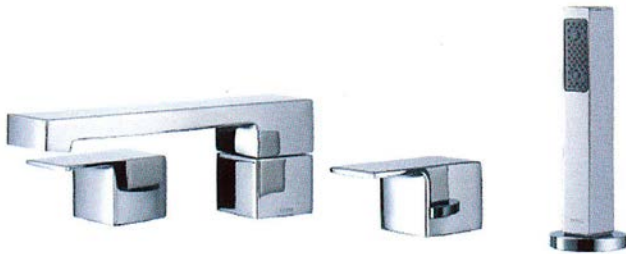

TOTO

FAUCET&SHOWER

TS256AS57

"Eureka" Bath Filler Mixer and Hand Shower

Product Features

Suggestion Fittings & Parts

Remark : We reserve the right to change some parts for suitability.

TOTO (THAILAND) CO.,LTD