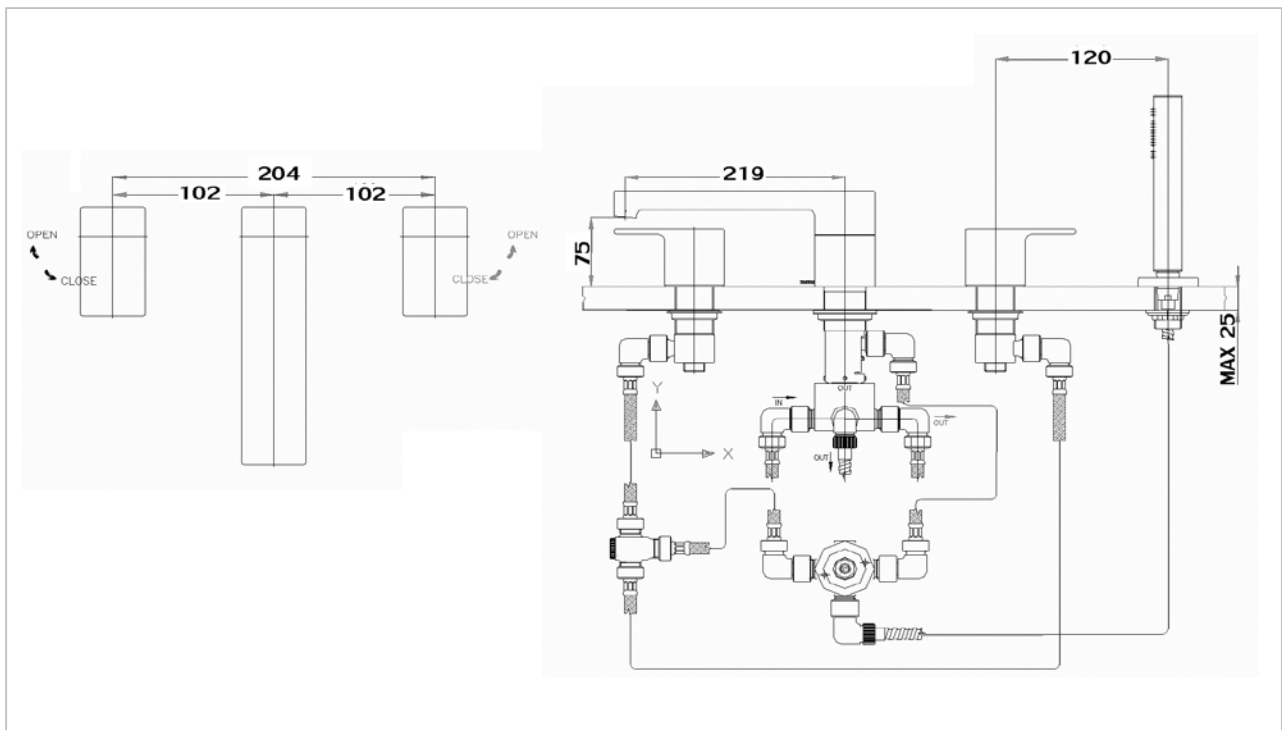

TOTO

FAUCET&SHOWER

TS256AS57

"Eureka" Bath Filler Mixer and Hand Shower

Product Features

Suggestion Fittings & Parts

Remark : We reserve the right to change some parts for suitability.

TOTO (THAILAND) CO.,LTD