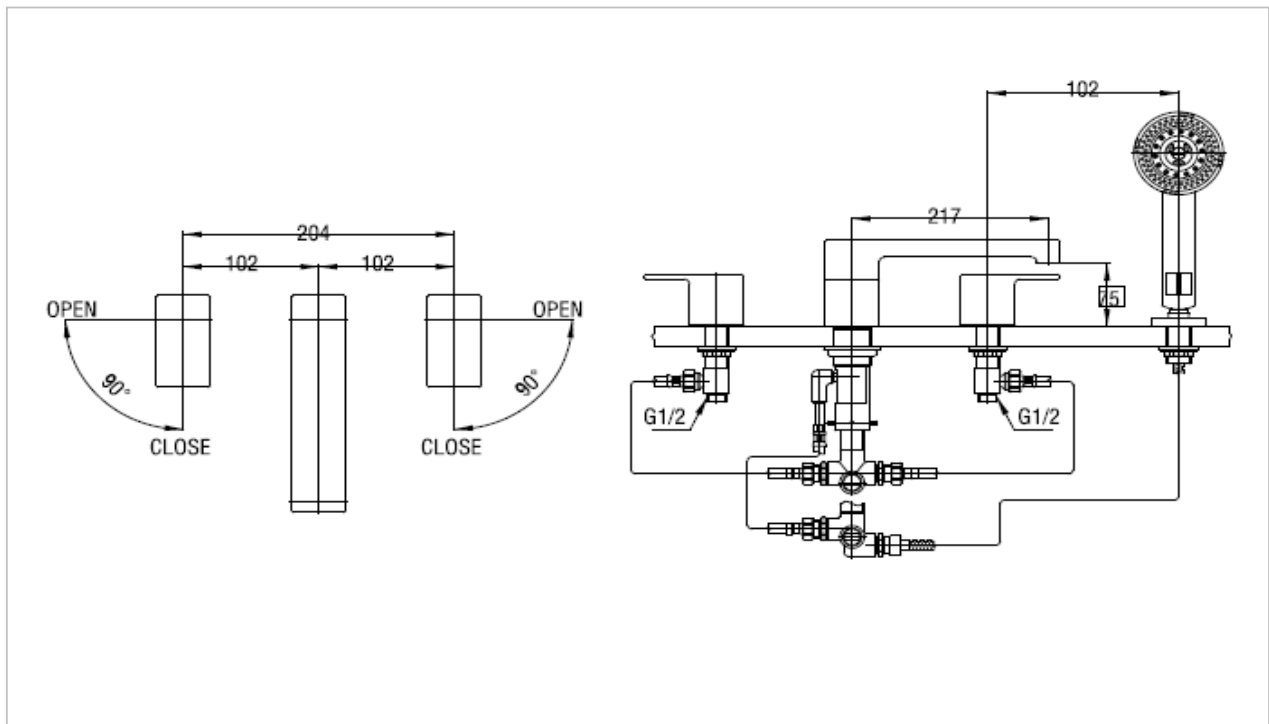

TOTO

FAUCET&SHOWER

TS256AS213

"Eureka" Bath Filler Mixer and Hand Shower

Product Features

Suggestion Fittings & Parts

Remark : We reserve the right to change some parts for suitability.

TOTO (THAILAND) CO.,LTD