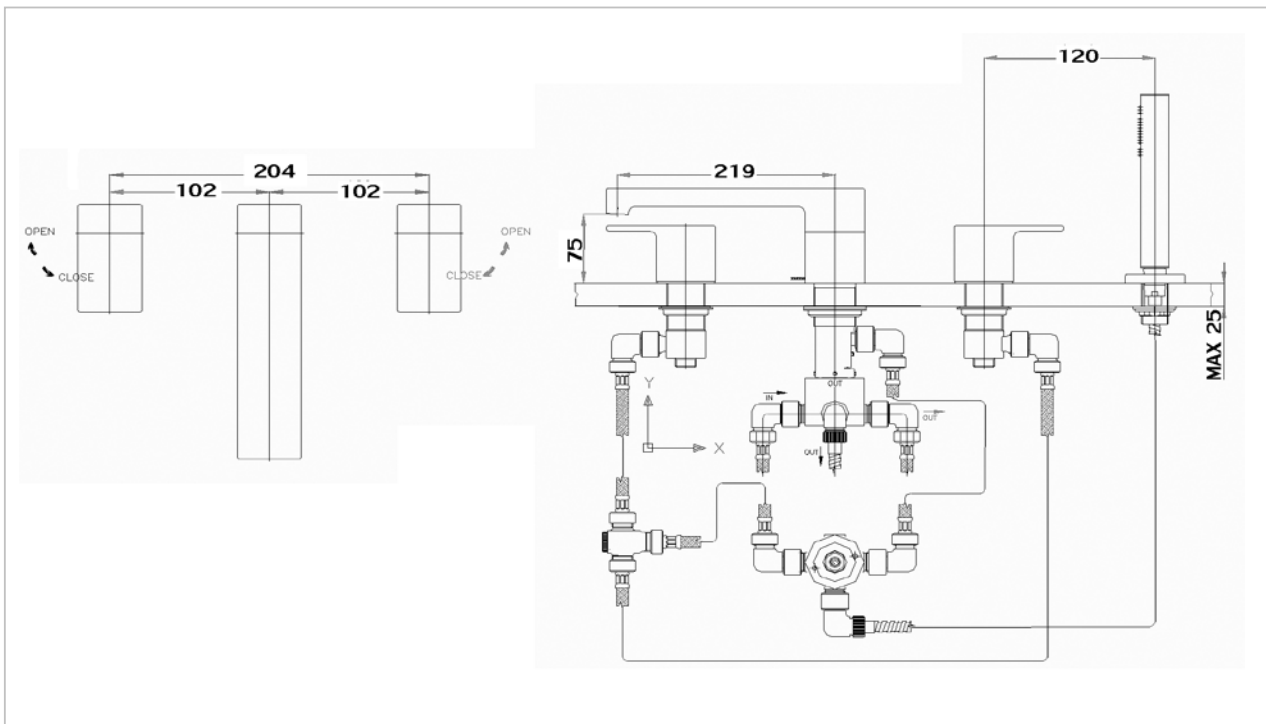

TOTO

FAUCET&SHOWER

TS256A S57

"Eureka" Bath Filler Mixer and Hand Shower

Product Features

Suggestion Fittings & Parts

Remark : We reserve the right to change some parts for suitability.

TOTO (THAILAND) CO.,LTD