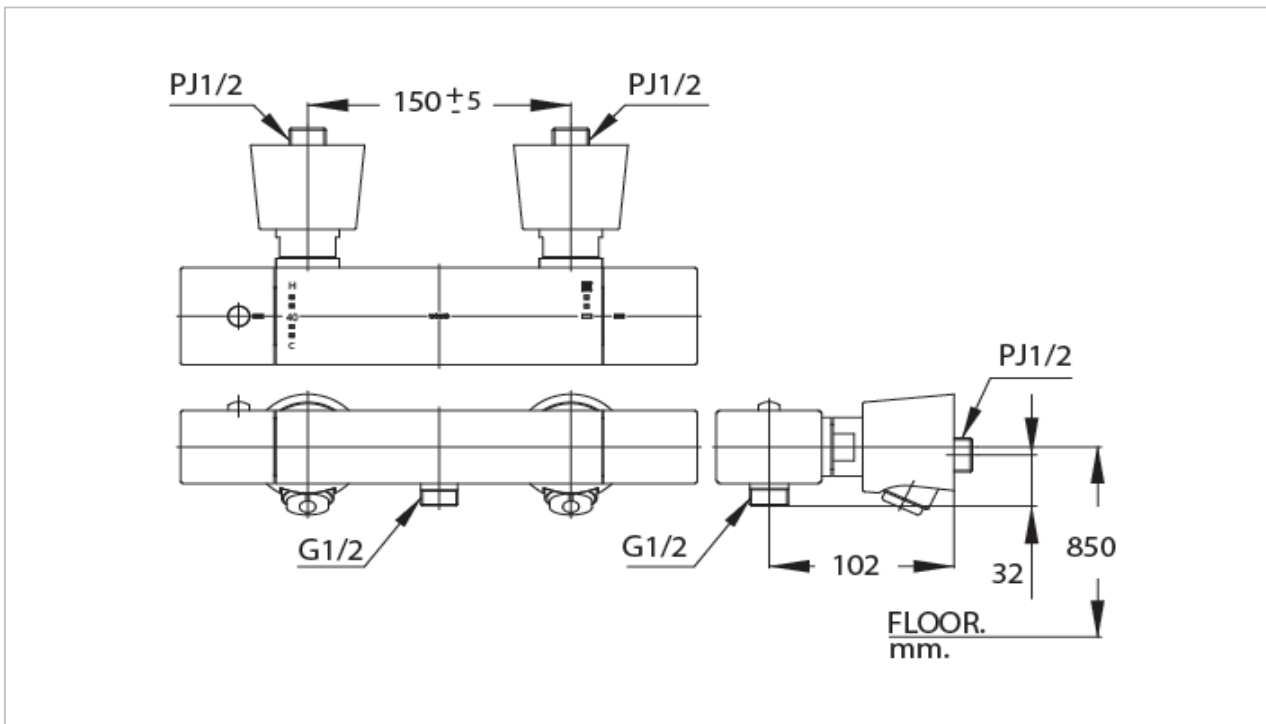

TOTO

FAUCET&SHOWER

TS253A

"Eureka"Thermostat Exposed Hand Shower

Product Features

TS253A  Thermostat by TOTO
Thermostat Exposed Hand Shower

Suggestion Fittings & Parts

Remark : We reserve the right to change some parts for suitability.