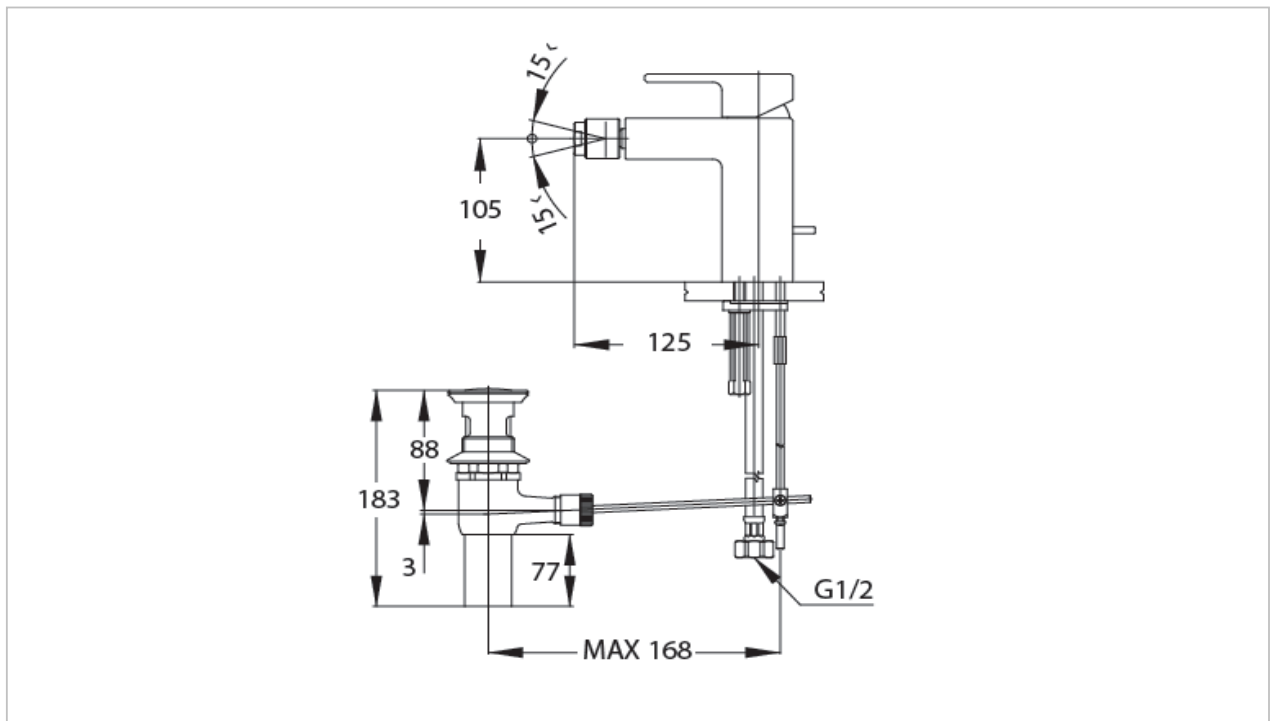

TOTO

FAUCET&SHOWER

TS251A

"Eureka" Bidet Faucet

Product Features

Single Lever Bidet Faucet Mixer with Pop-up Waste

Suggestion Fittings & Parts

Remark : We reserve the right to change some parts for suitability.