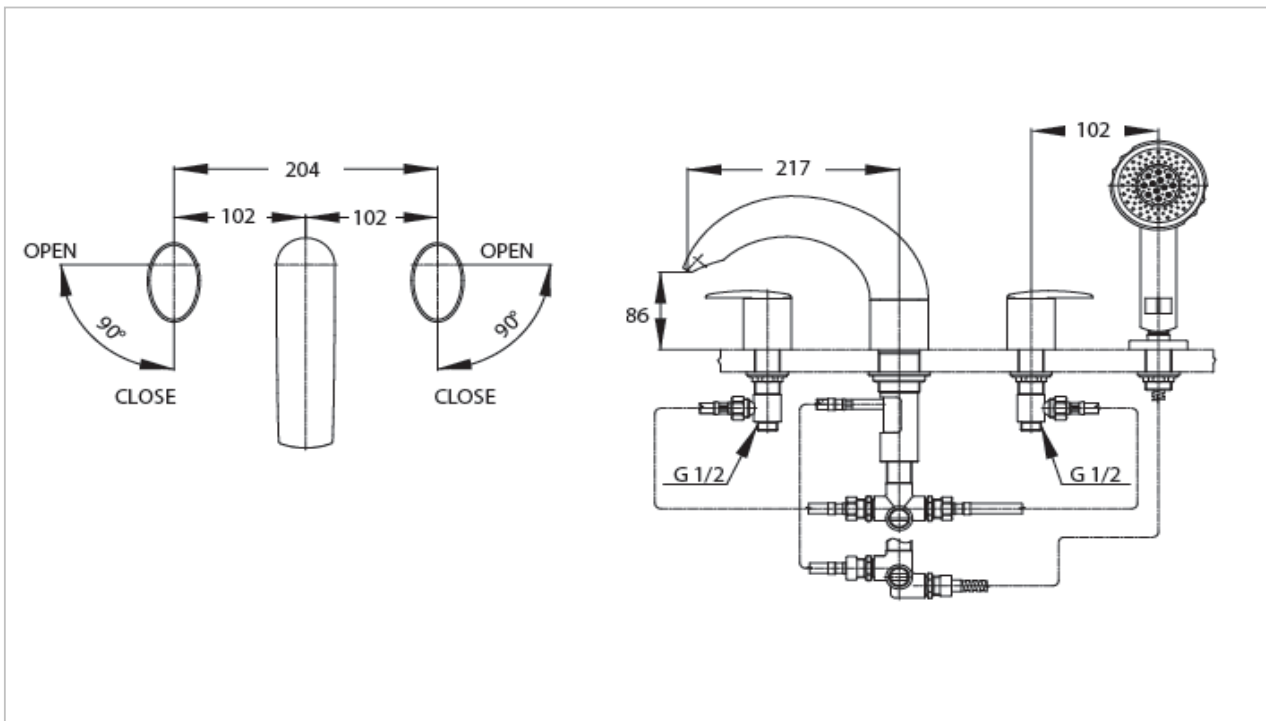

TOTO

FAUCET&SHOWER

TS248A S65

"Bellini" Bath Filler

Product Features

Bath Filler Mixer and Hand Shower

Suggestion Fittings & Parts

Remark : We reserve the right to change some parts for suitability.