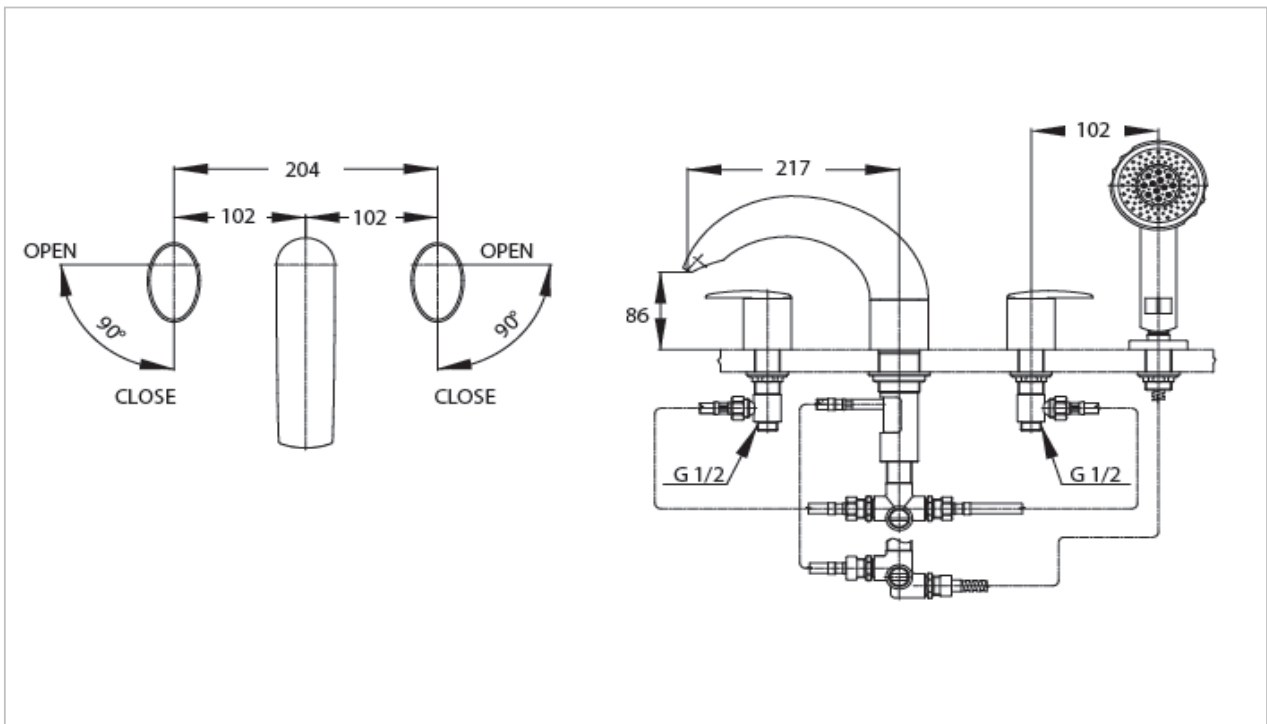

TOTO

FAUCET&SHOWER

TS248A S212

"Bellini" Bath Filler Mixer and Hand Shower

Product Features

Suggestion Fittings & Parts

Remark : We reserve the right to change some parts for suitability.

TOTO (THAILAND) CO.,LTD