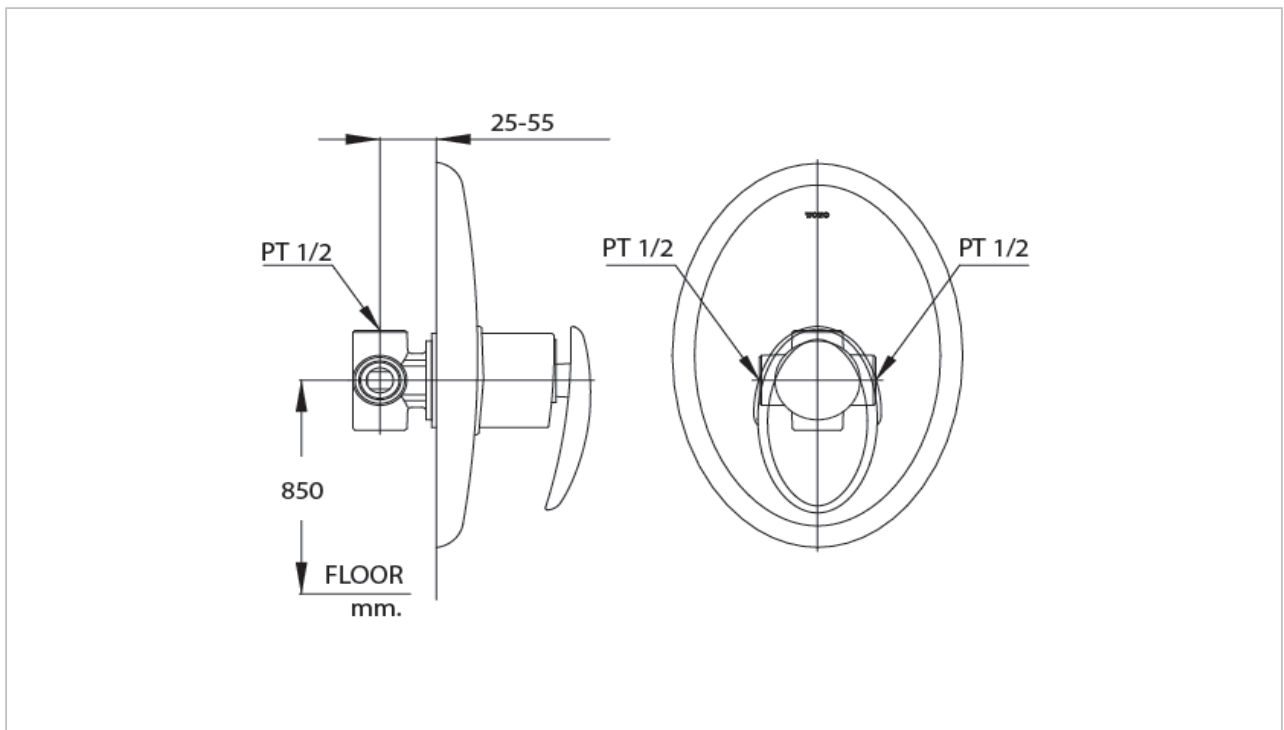

TOTO

FAUCET&SHOWER

TS247A

"Bellini" Concealed for Fixed Shower

Product Features

Suggestion Fittings & Parts

Remark : We reserve the right to change some parts for suitability.

TOTO (THAILAND) CO.,LTD