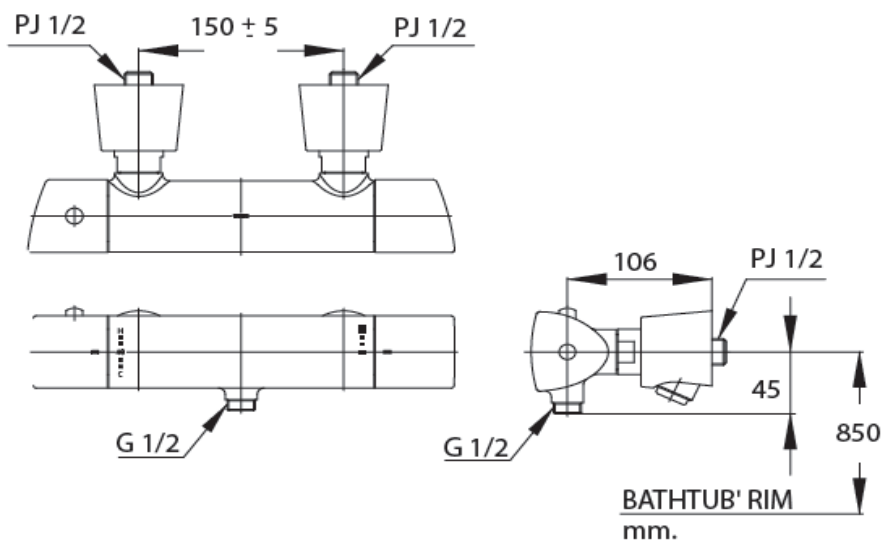

TOTO

FAUCET&SHOWER

TS245A

"Bellini" Thermostat Exposed Hand Shower

Product Features

TS245A  Thermostat by TOTO
Thermostat Exposed Hand Shower

Suggestion Fittings & Parts

Remark : We reserve the right to change some parts for suitability.