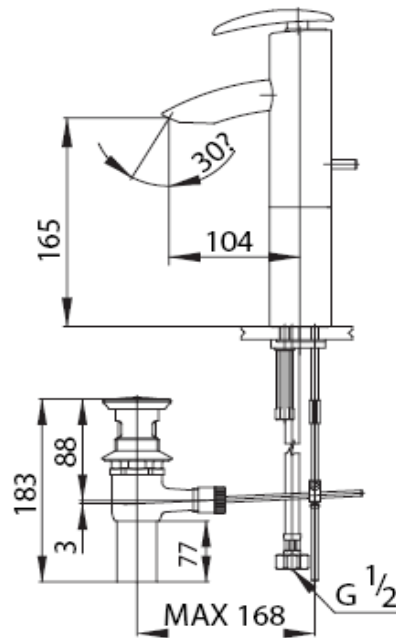

TOTO

FAUCET&SHOWER

TS242AX

"Bellini" Faucet

Product Features

Extended Single Lever Lavatory Faucet Mixer
with Pop-up Waste

Suggestion Fittings & Parts

Remark : We reserve the right to change some parts for suitability.