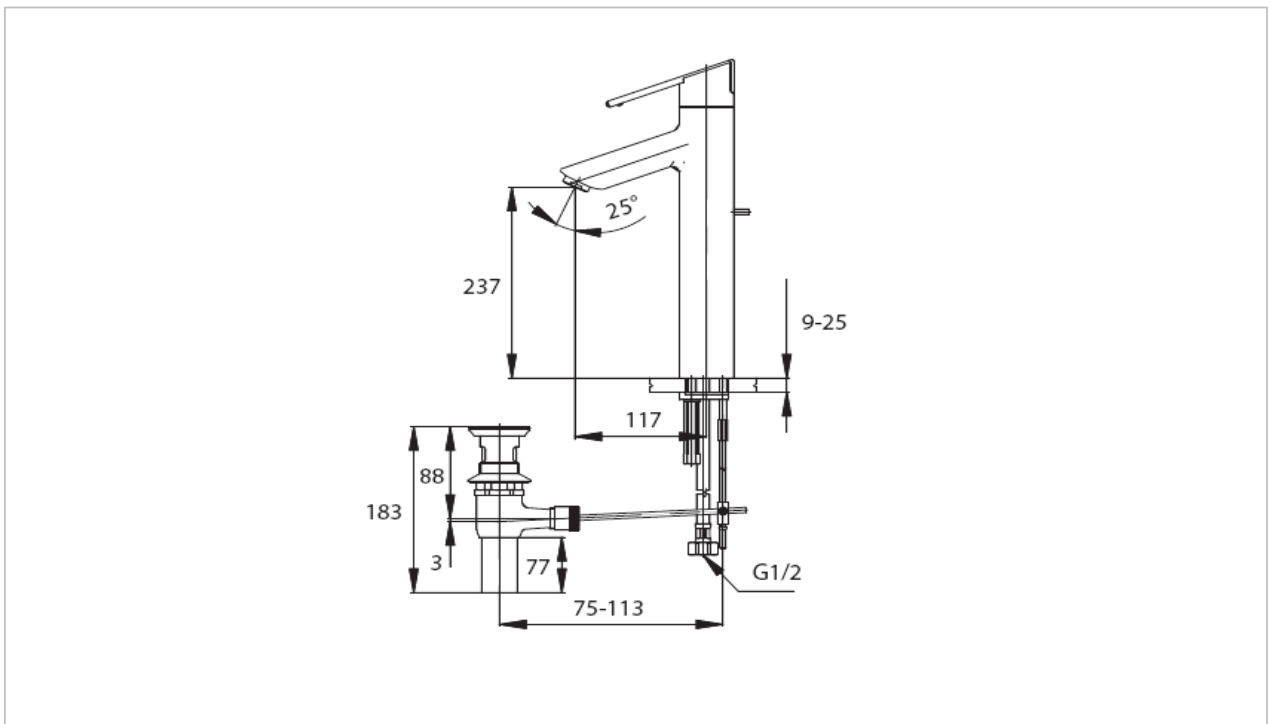

TOTO

FAUCET&SHOWER

TS240AY

"Tajima" Faucet

Product Features

Extended Single Lever Lavatory Faucet Mixer
with Pop-up Waste

Suggestion Fittings & Parts

Remark : We reserve the right to change some parts for suitability.