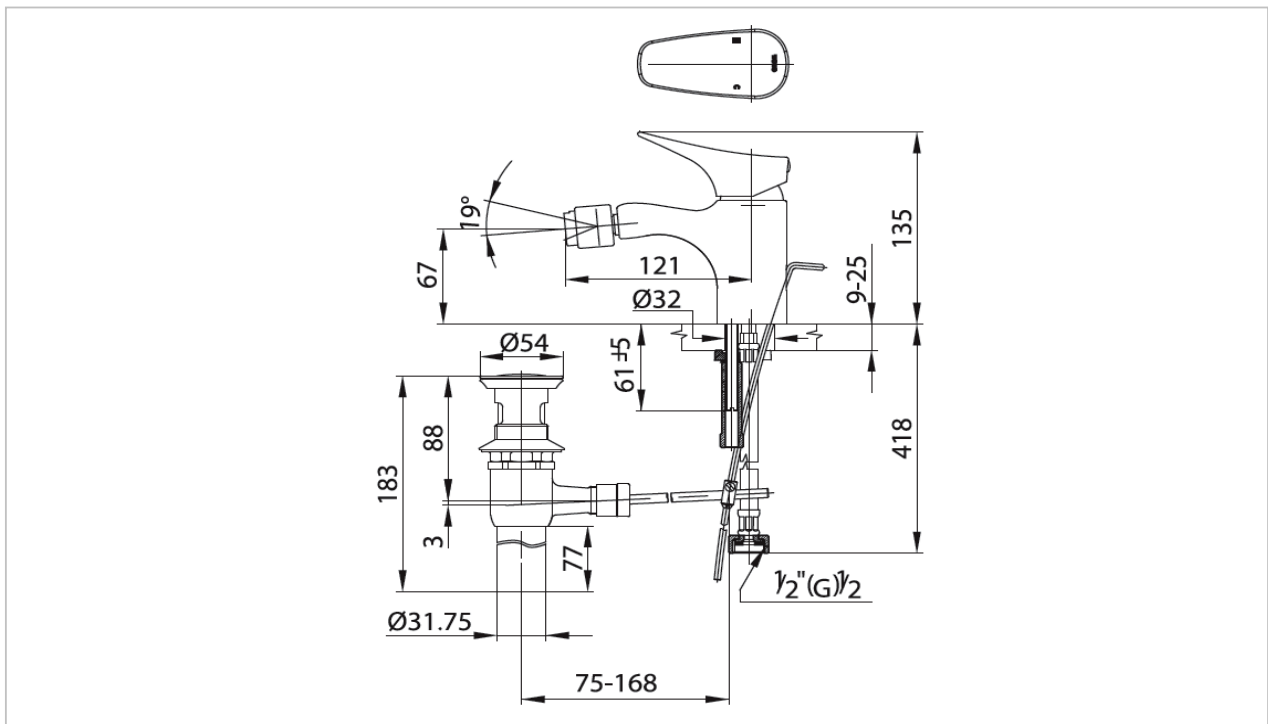

**TOTO**

**FAUCET&SHOWER**

**TS237A**

*"Willow" Bidet Faucet*

Product Features

Suggestion Fittings & Parts

Remark : We reserve the right to change some parts for suitability.

TOTO (THAILAND) CO.,LTD