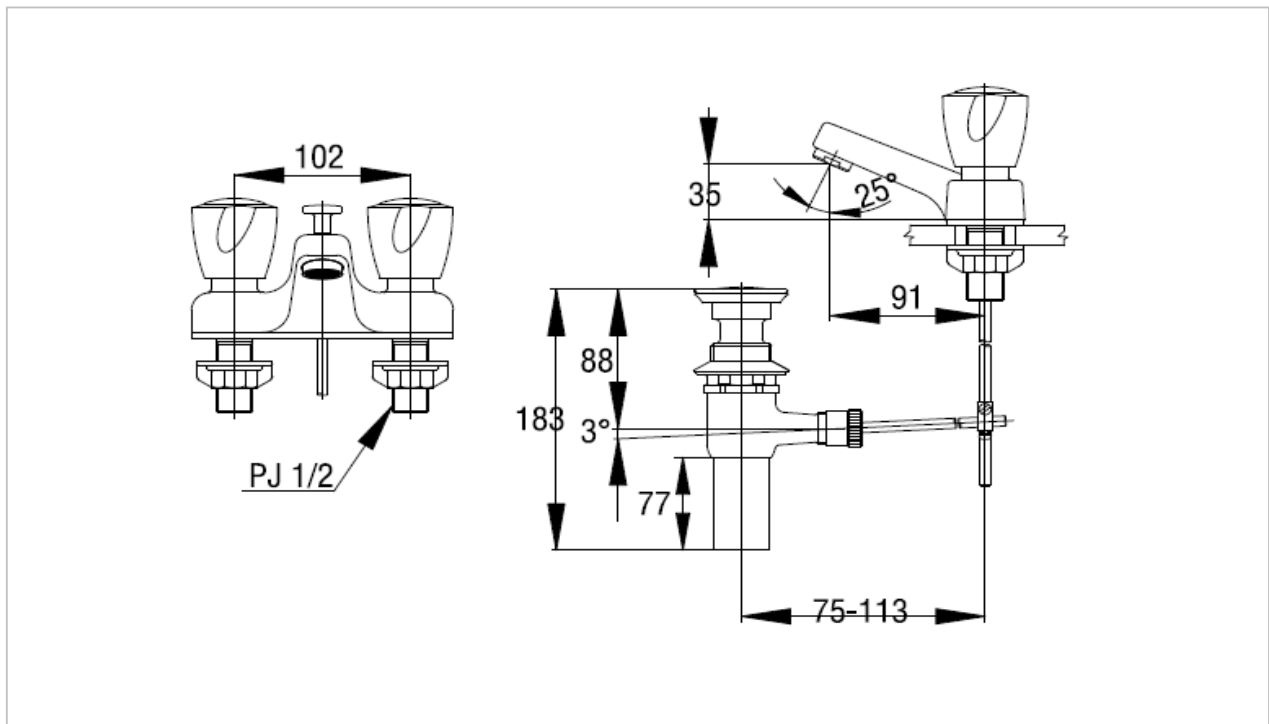

TOTO

FAUCET&SHOWER

TS230B9

"Benonic (B9)" Lavatory Faucet

Product Features

4" Lavatory Faucet with Pop-up Waste

Suggestion Fittings & Parts

Remark : We reserve the right to change some parts for suitability.