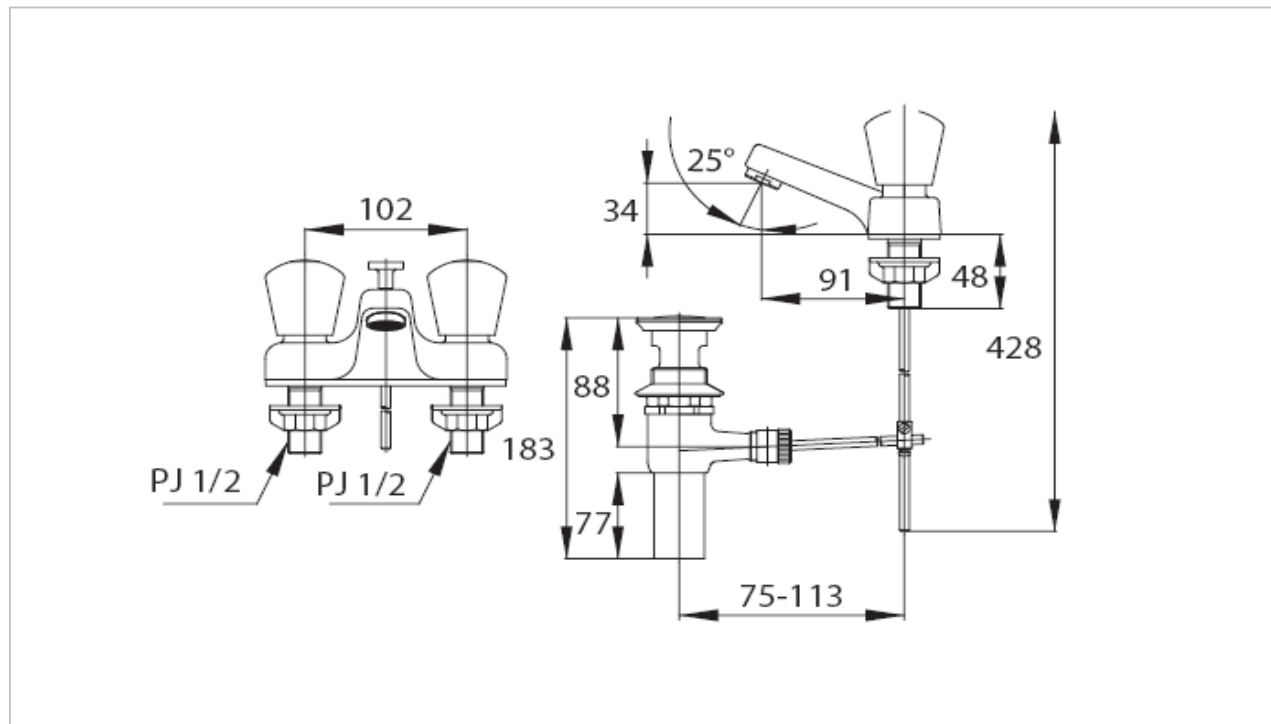

TOTO

FAUCET&SHOWER

TS230B17

"Benonic (B17)" Lavatory Faucet

Product Features

4" Lavatory Faucet with Pop-up Waste

Suggestion Fittings & Parts

Remark : We reserve the right to change some parts for suitability.