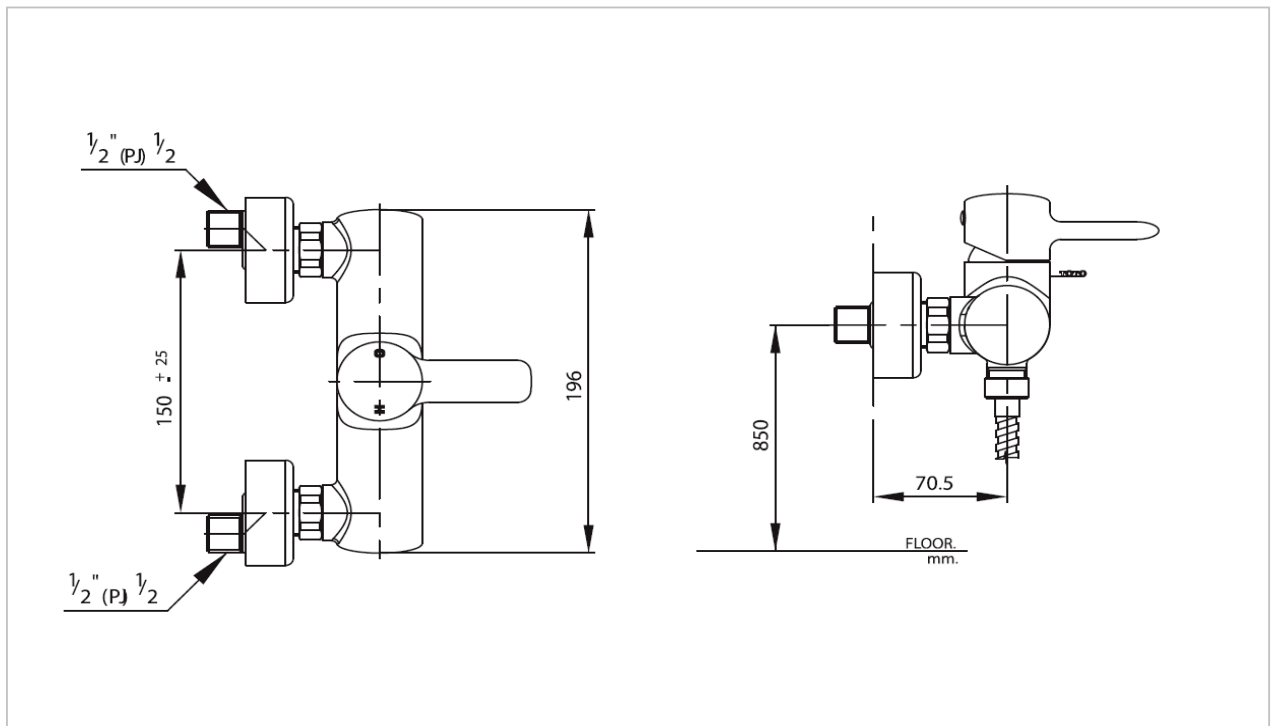

TOTO

FAUCETS

TS226A

"Basic+" Shower Mixer

Product Features

Single Leve Shower Mixer
(without Hand Shower Set)

Suggestion Fittings & Parts

Remark : We reserve the right to change some parts for suitability.