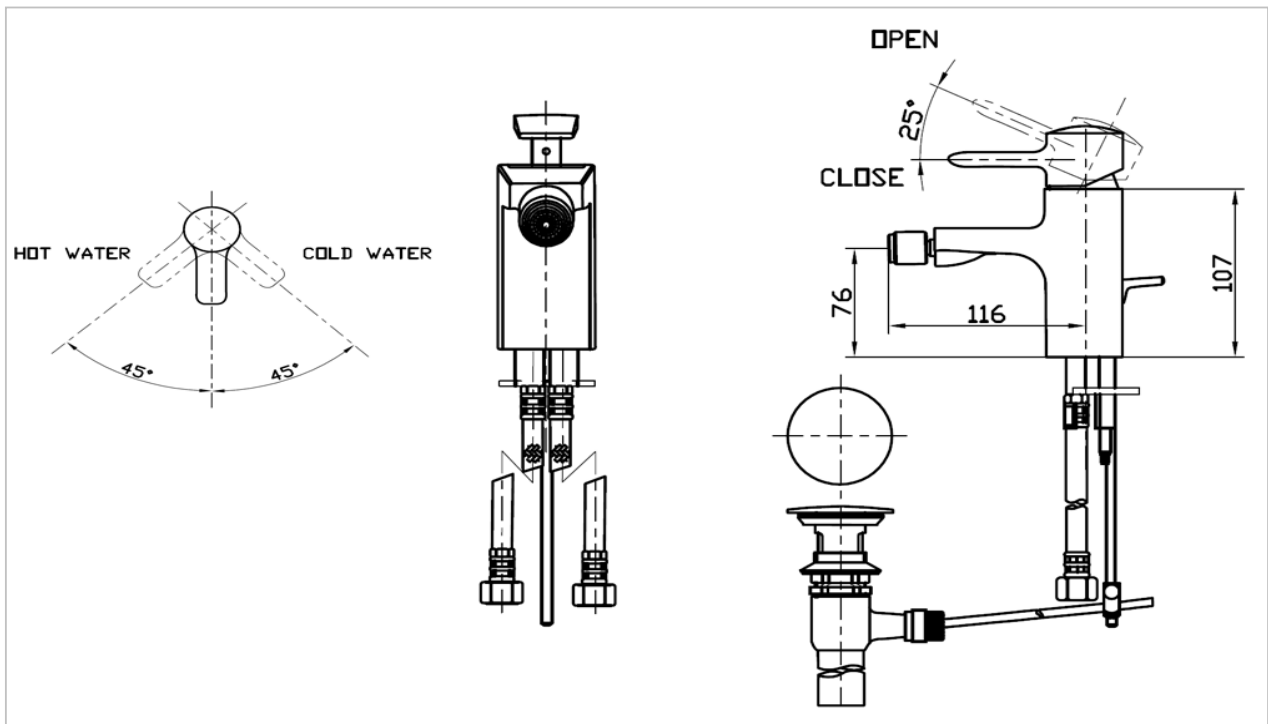

TOTO

FAUCETS

TS223A

"Basic+" Bidet Faucet

Product Features

Single Lever Bidet Faucet

Suggestion Fittings & Parts

Remark : We reserve the right to change some parts for suitability.