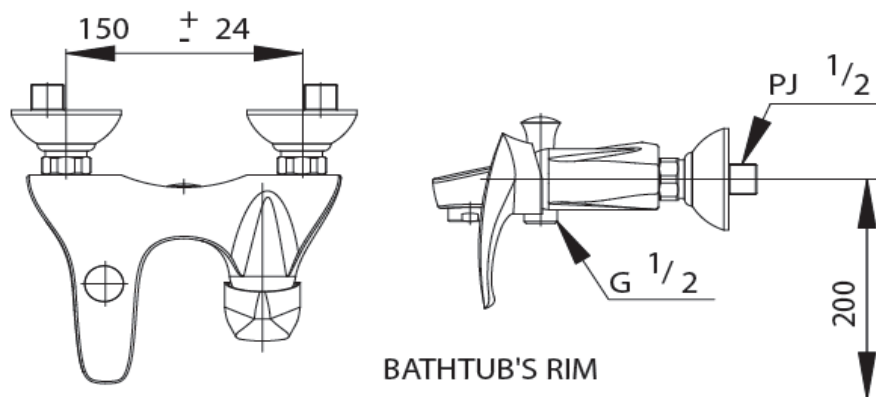

TOTO

FAUCET&SHOWER

TS219A

"Nagano" Bath Mixer for Hand Shower

Product Features

Single Lever Bath Mixer for Hand Shower

Suggestion Fittings & Parts

Remark : We reserve the right to change some parts for suitability.