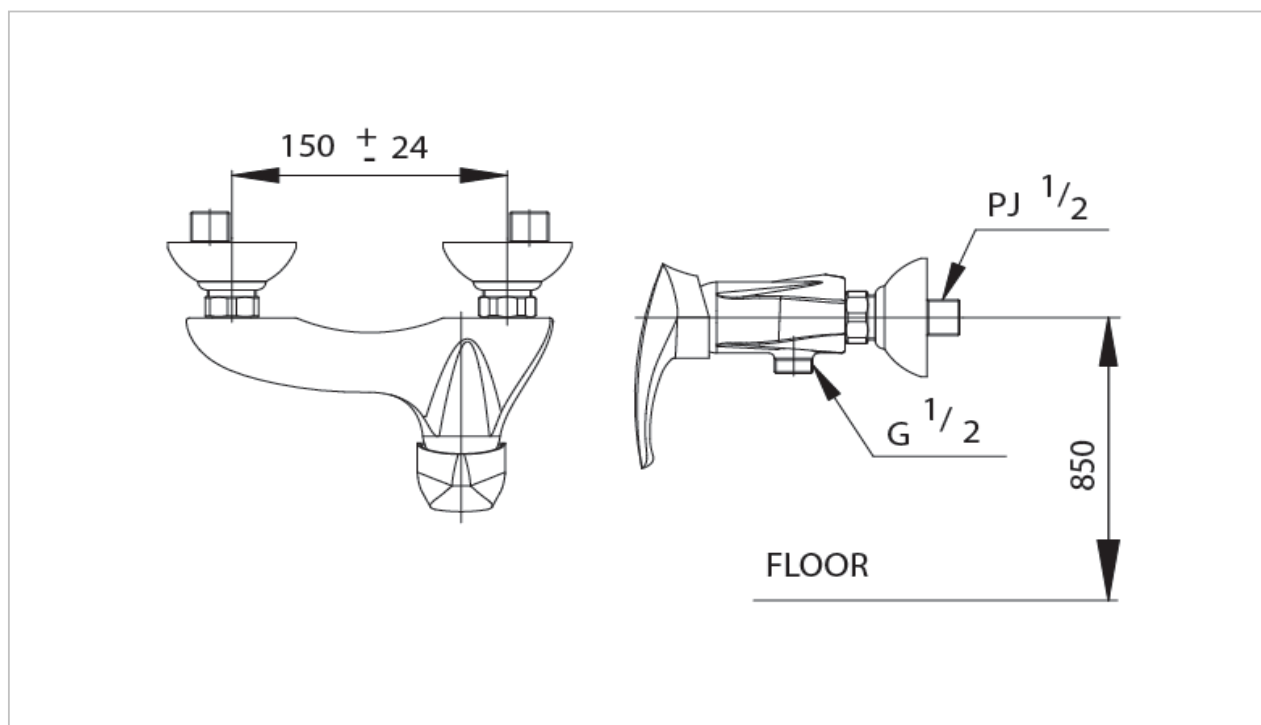

**TOTO**

**FAUCET&SHOWER**

**TS218A**

*"Nagano" Exposed Mixer for Hand Shower*

Product Features

Exposed Single Lever Mixer for Hand Shower

Suggestion Fittings & Parts

Remark : We reserve the right to change some parts for suitability.