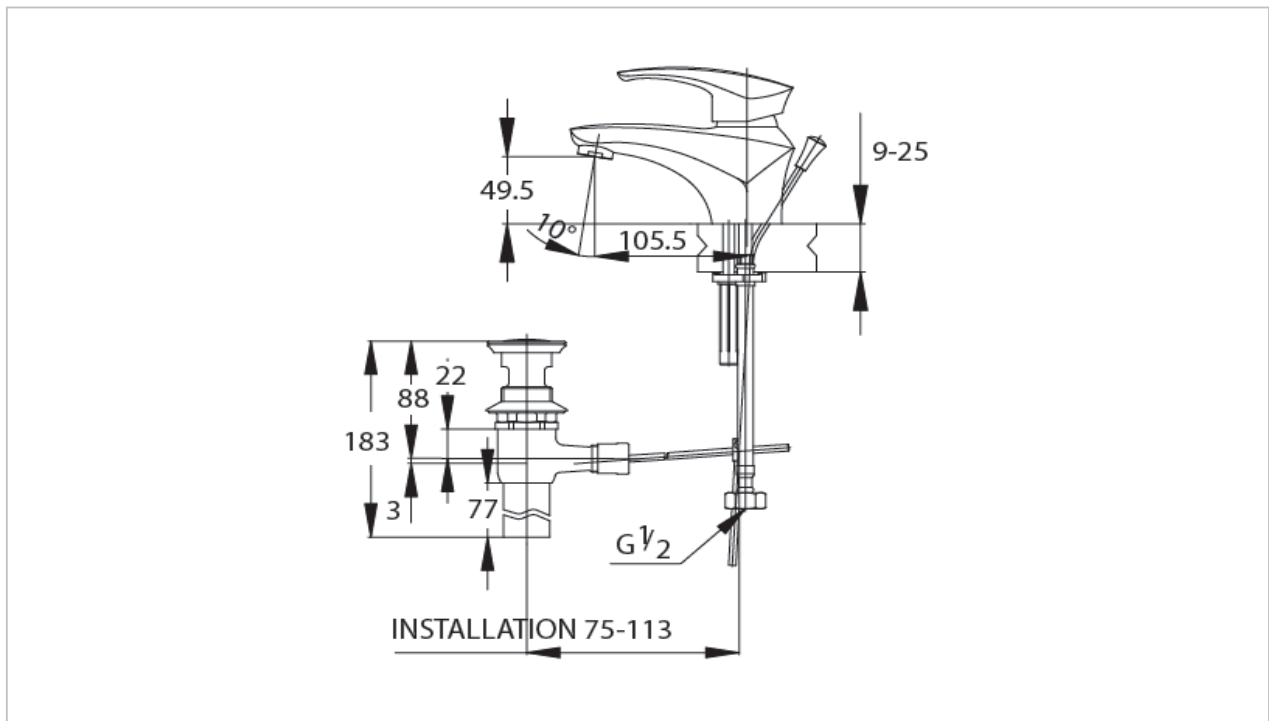

TOTO

FAUCET&SHOWER

TS207A

"Nagano" Faucet

Product Features

Single Lever Lavatory Faucet with Pop-up Rod

Suggestion Fittings & Parts

Remark : We reserve the right to change some parts for suitability.