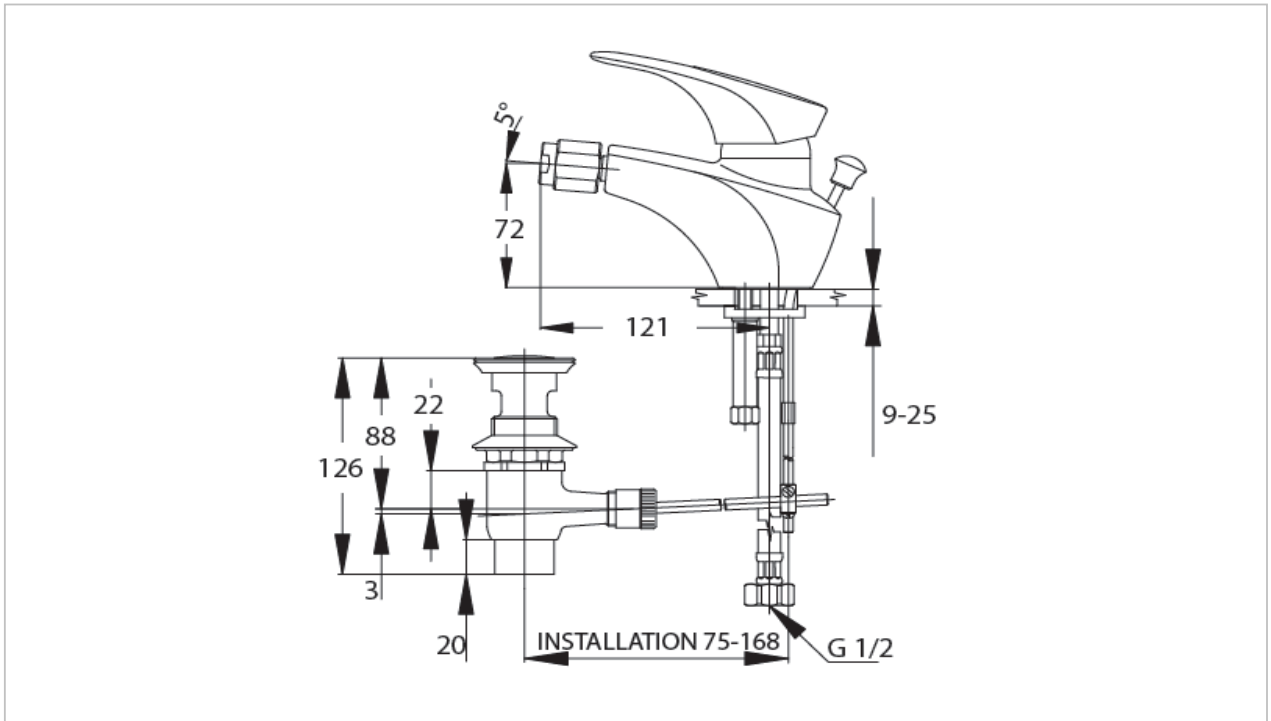

TOTO

FAUCET&SHOWER

TS206A

"Rino" Bidet Faucet

Product Features

Single Lever Bidet Faucet Mixer with Pop-up Rod

Suggestion Fittings & Parts

Remark : We reserve the right to change some parts for suitability.