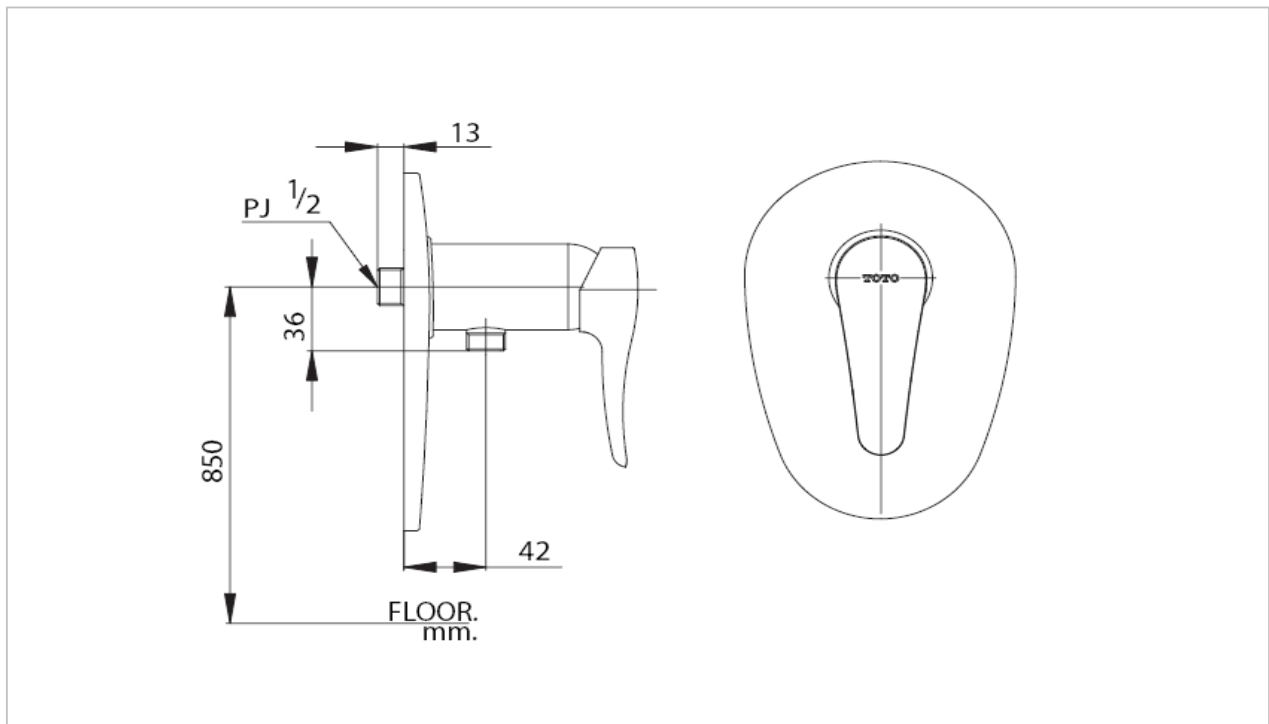

TOTO

FAUCET&SHOWER

TS152A

"Capella" Concealed Valve for Hand Shower

Product Features

Suggestion Fittings & Parts

Remark : We reserve the right to change some parts for suitability.

TOTO (THAILAND) CO.,LTD