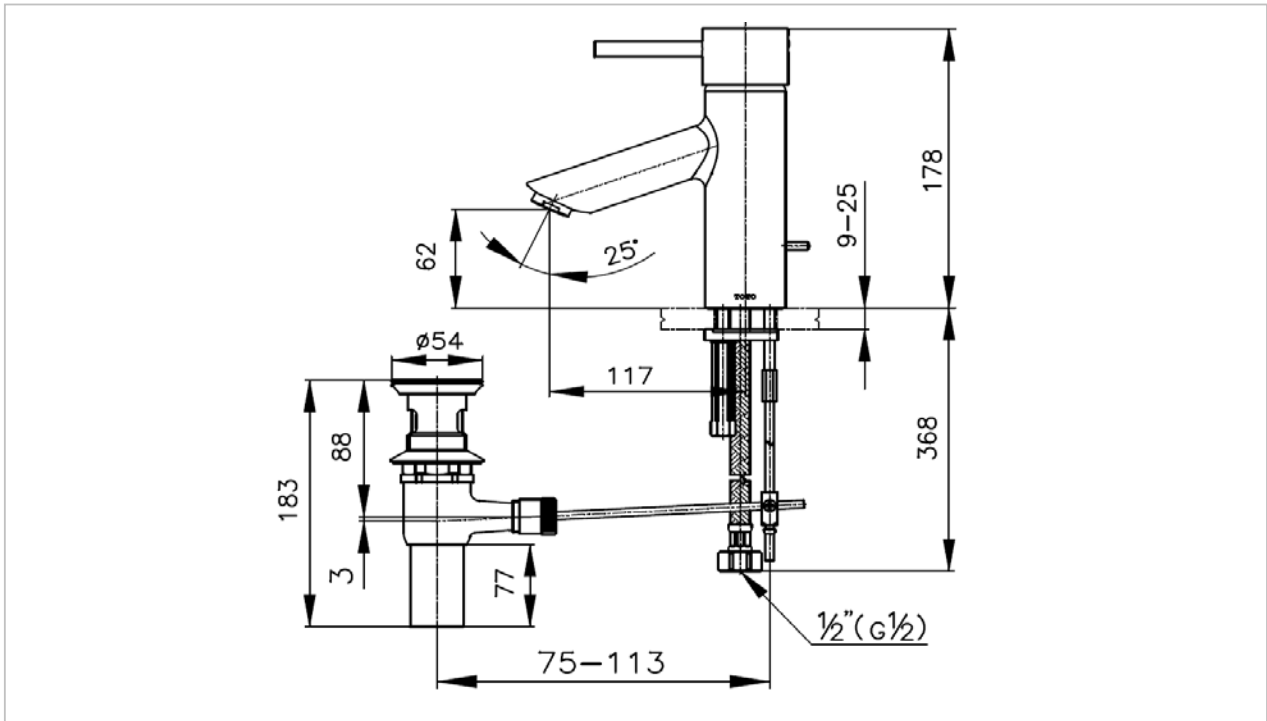

TOTO

FAUCET&SHOWER

TS147A

"Ramo" Faucet

Product Features

Suggestion Fittings & Parts

Remark : We reserve the right to change some parts for suitability.

TOTO (THAILAND) CO.,LTD